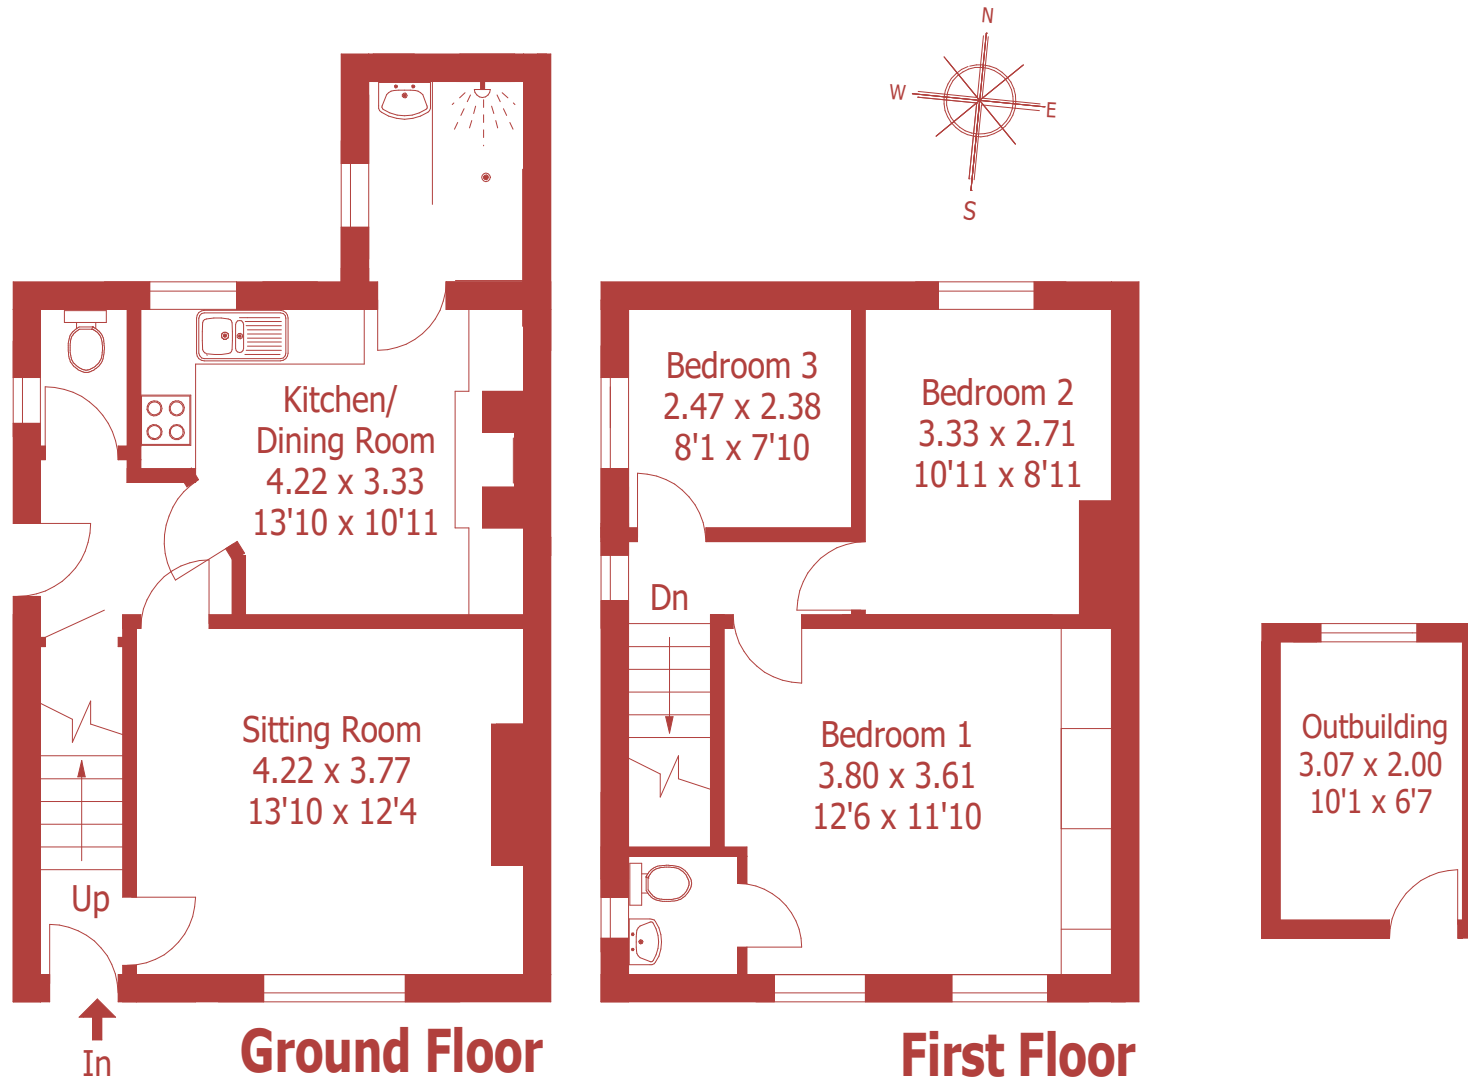

Approximate Gross Internal Area :- 81 sq m / 872 sq ft

For identification purposes only, not to scale, do not scale