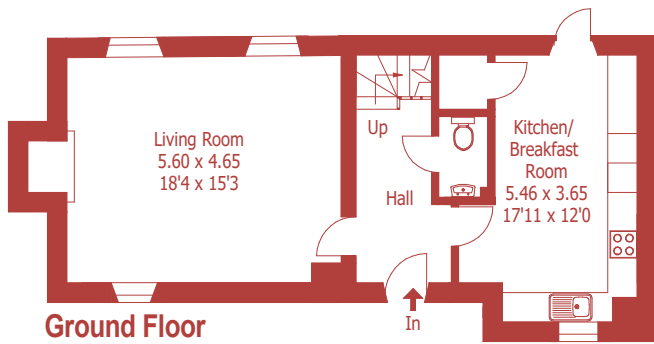

Approximate Gross Internal Area :- 163 sq mt / 1755 sq ft
Garage Approximate Gross Internal Area :- 41 sq mt / 437 sq ft

For identification purposes only, not to scale, do not scale