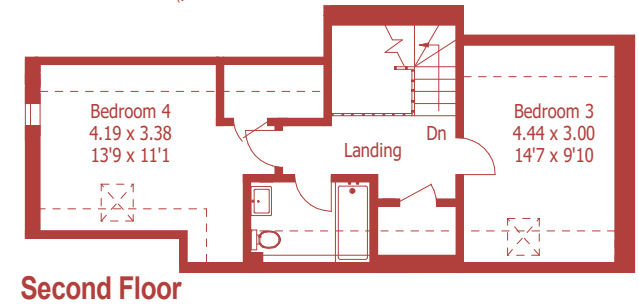

Approximate Gross Internal Area :- 163 sq mt / 1755 sq ft
Garage Approximate Gross Internal Area :- 41 sq mt / 437 sq ft

For identification purposes only, not to scale, do not scale