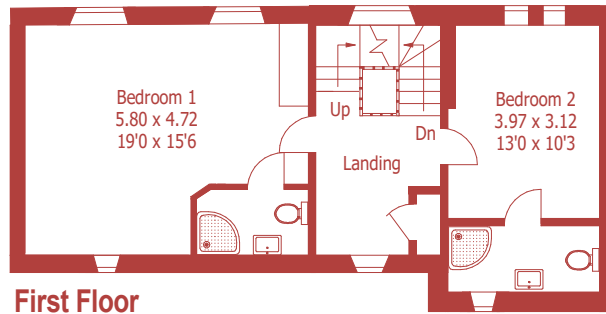

Approximate Gross Internal Area :- 163 sq mt / 1755 sq ft
Garage Approximate Gross Internal Area :- 41 sq mt / 437 sq ft

For identification purposes only, not to scale, do not scale