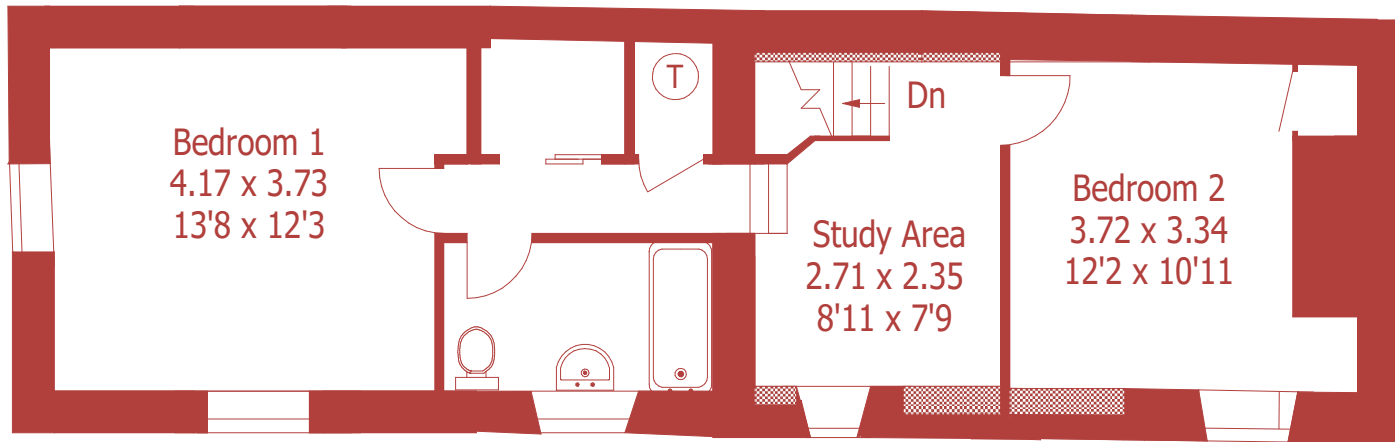

Approximate Gross Internal Area :- 101 sq mt / 1091 sq ft

First Floor

Ground Floor

For identification purposes only, not to scale, do not scale

Due to the nature of this property, dimensions may vary upon where taken.