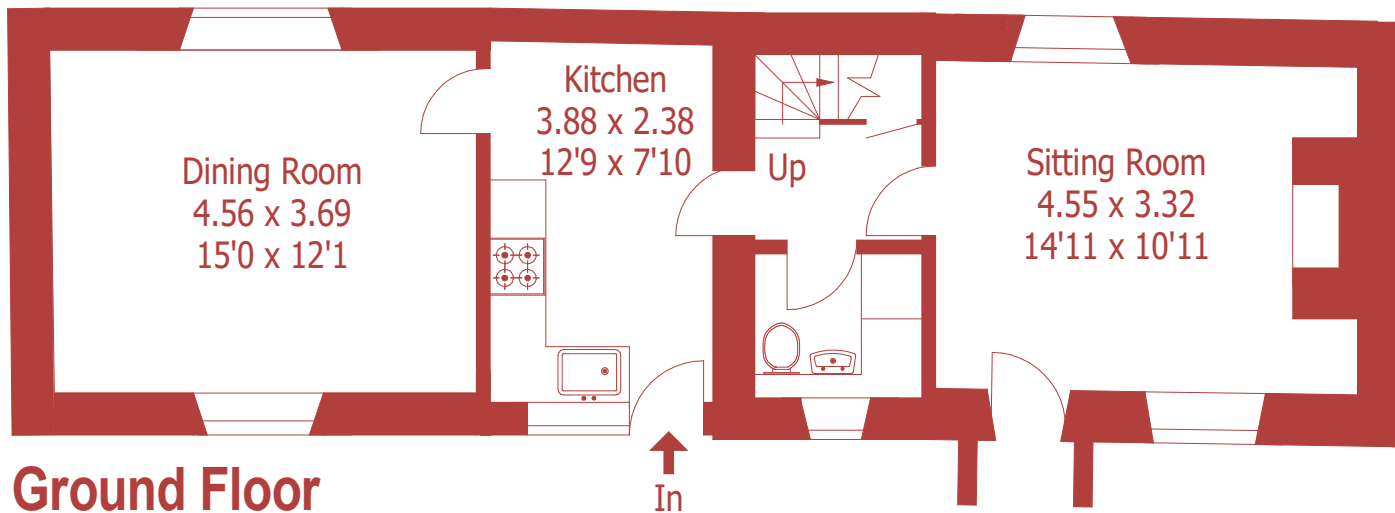

Approximate Gross Internal Area :- 101 sq mt / 1091 sq ft

First Floor

Ground Floor

For identification purposes only, not to scale, do not scale

Due to the nature of this property, dimensions may vary upon where taken.