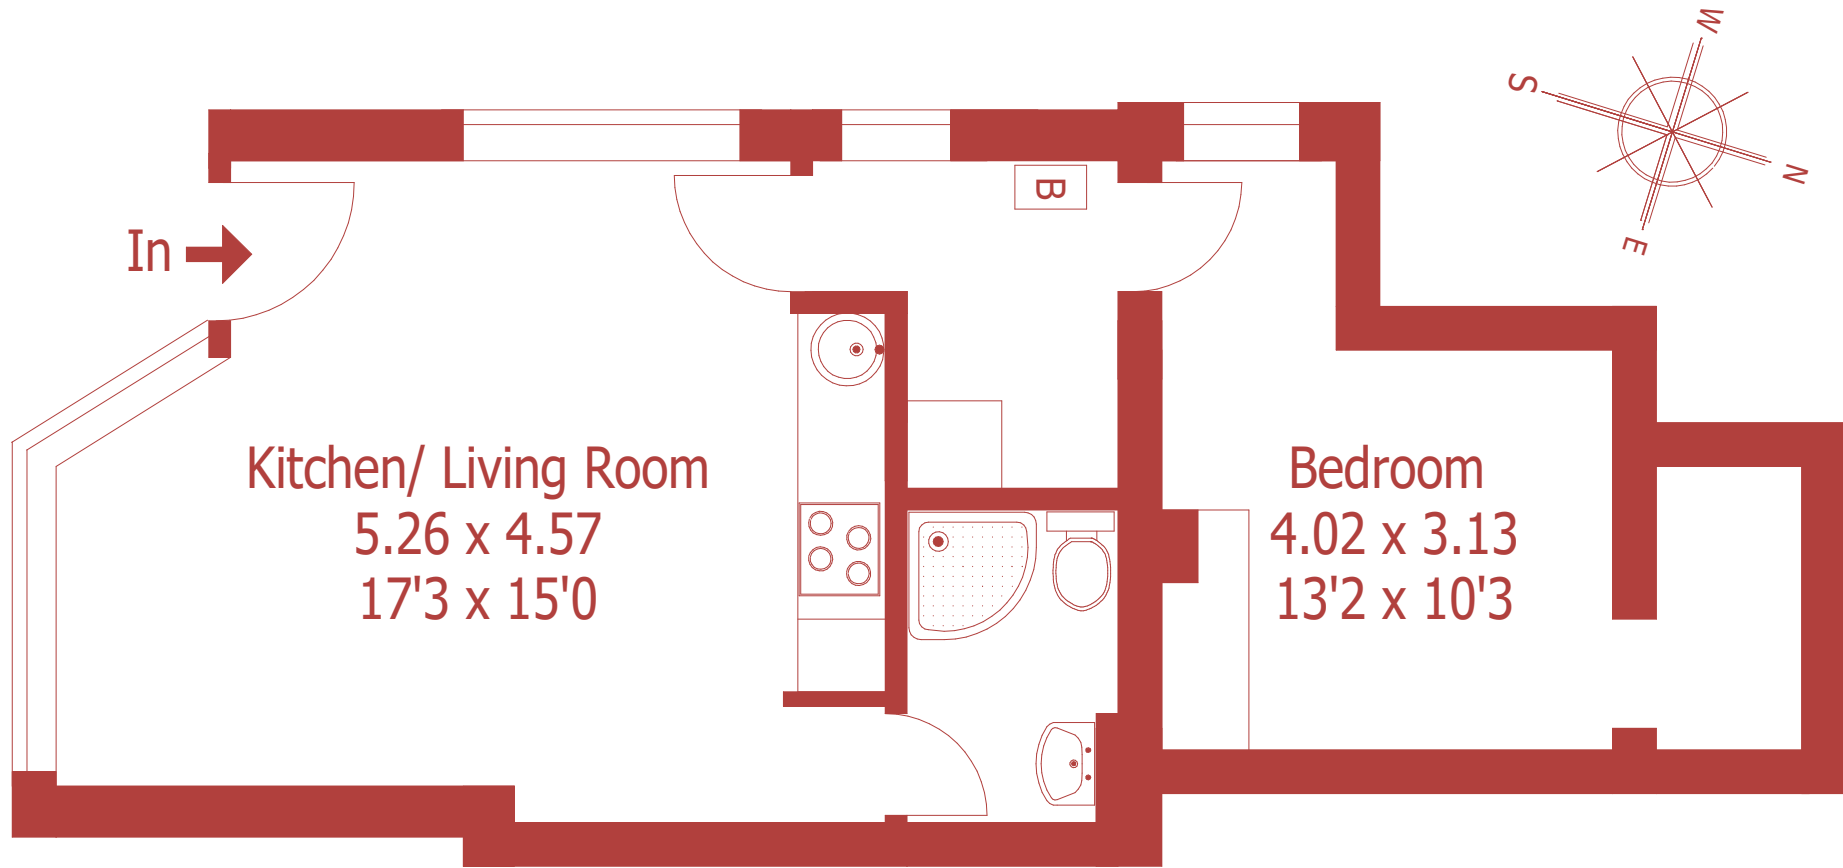

Approximate Gross Internal Area :- 44 sq m / 475 sq ft

For identification purposes only, not to scale, do not scale