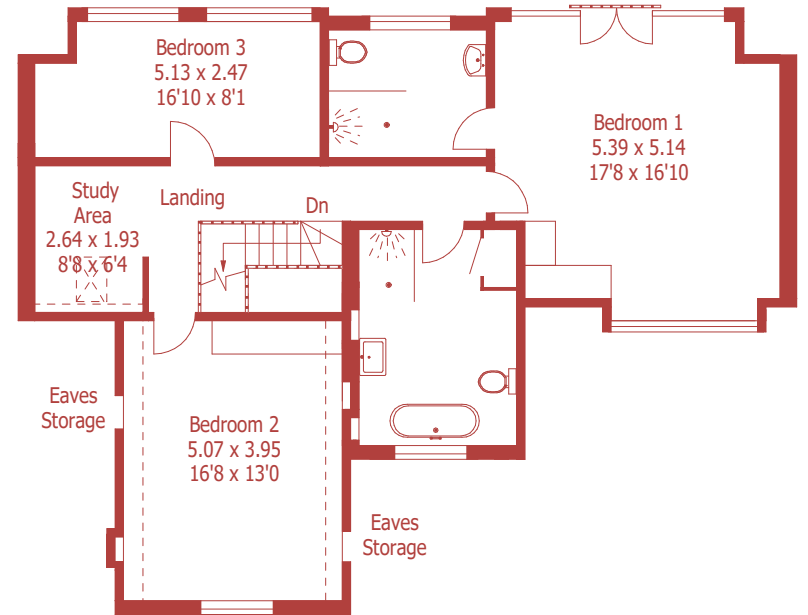

Approximate Gross Internal Area :- 198 sq mt / 2132 sq ft

Garage Approximate Gross Internal Area :- 37 sq mt / 397 sq ft

**Ground Floor**

For identification purposes only, not to scale, do not scale

**First Floor**