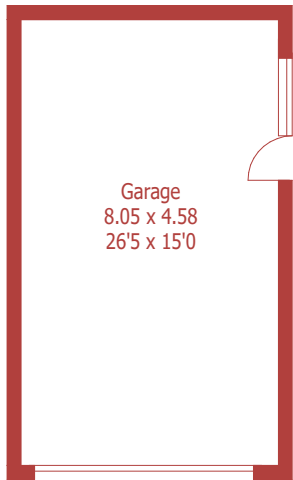

Approximate Gross Internal Area :- 198 sq mt / 2132 sq ft

Garage Approximate Gross Internal Area :- 37 sq mt / 397 sq ft

**Ground Floor**

For identification purposes only, not to scale, do not scale

**First Floor**