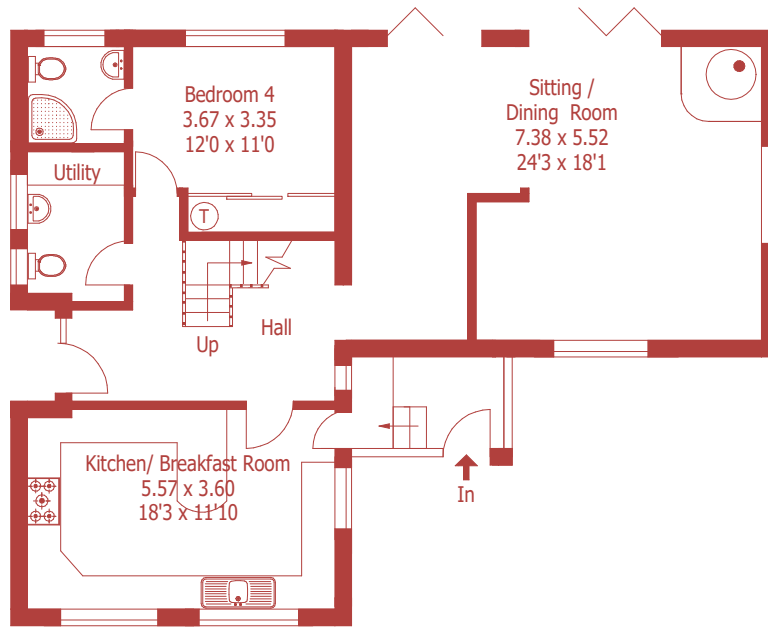

Approximate Gross Internal Area :- 198 sq mt / 2132 sq ft

Garage Approximate Gross Internal Area :- 37 sq mt / 397 sq ft

**Ground Floor**

For identification purposes only, not to scale, do not scale

**First Floor**