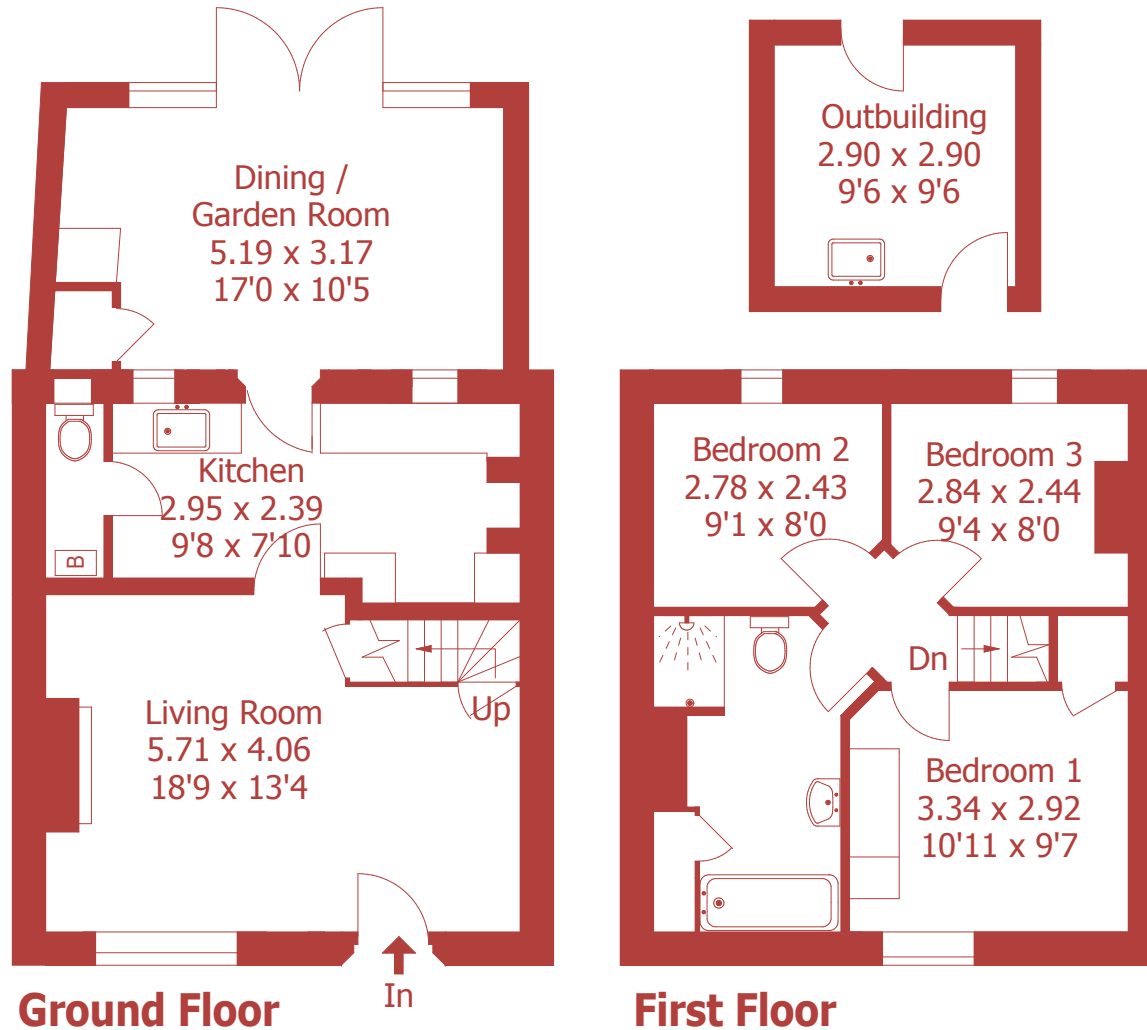

# 14 Canford Magna, Canford Magna

Approximate Gross Internal Area :- 91 sq m / 984 sq ft

Outbuilding Approximate Gross Internal Area :- 8 sq m / 91sq ft

For identification purposes only, not to scale, do not scale