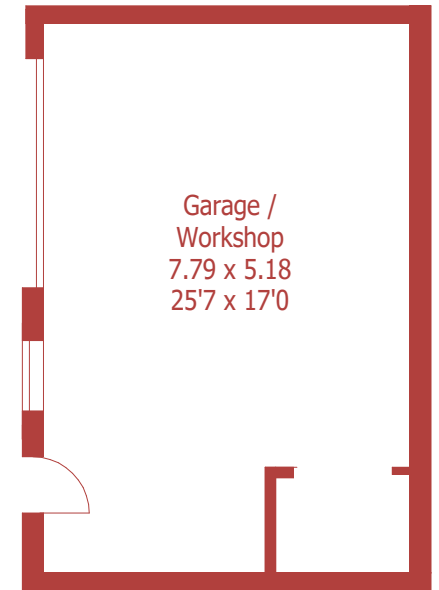

**First Floor**

Approximate Gross Internal Area :- 180 sq m / 1939 sq ft

Garage / Workshop Approximate Gross Internal Area :- 40 sq m / 435 sq ft

**Ground Floor**

For identification purposes only, not to scale, do not scale