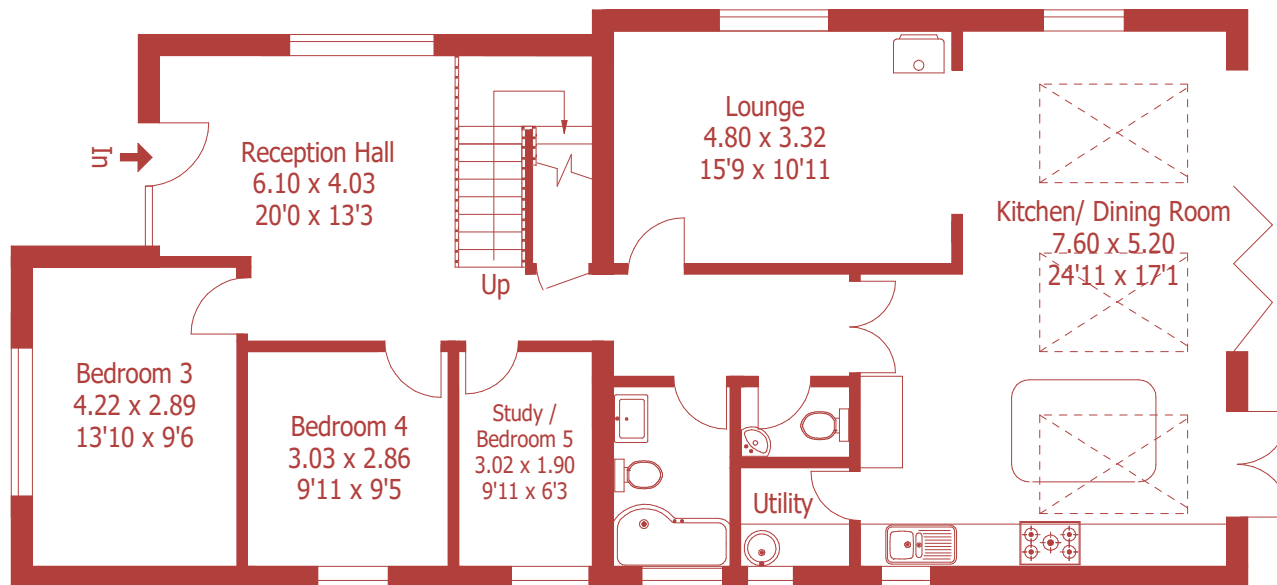

**First Floor**

Approximate Gross Internal Area :- 180 sq m / 1939 sq ft

Garage / Workshop Approximate Gross Internal Area :- 40 sq m / 435 sq ft

**Ground Floor**

For identification purposes only, not to scale, do not scale