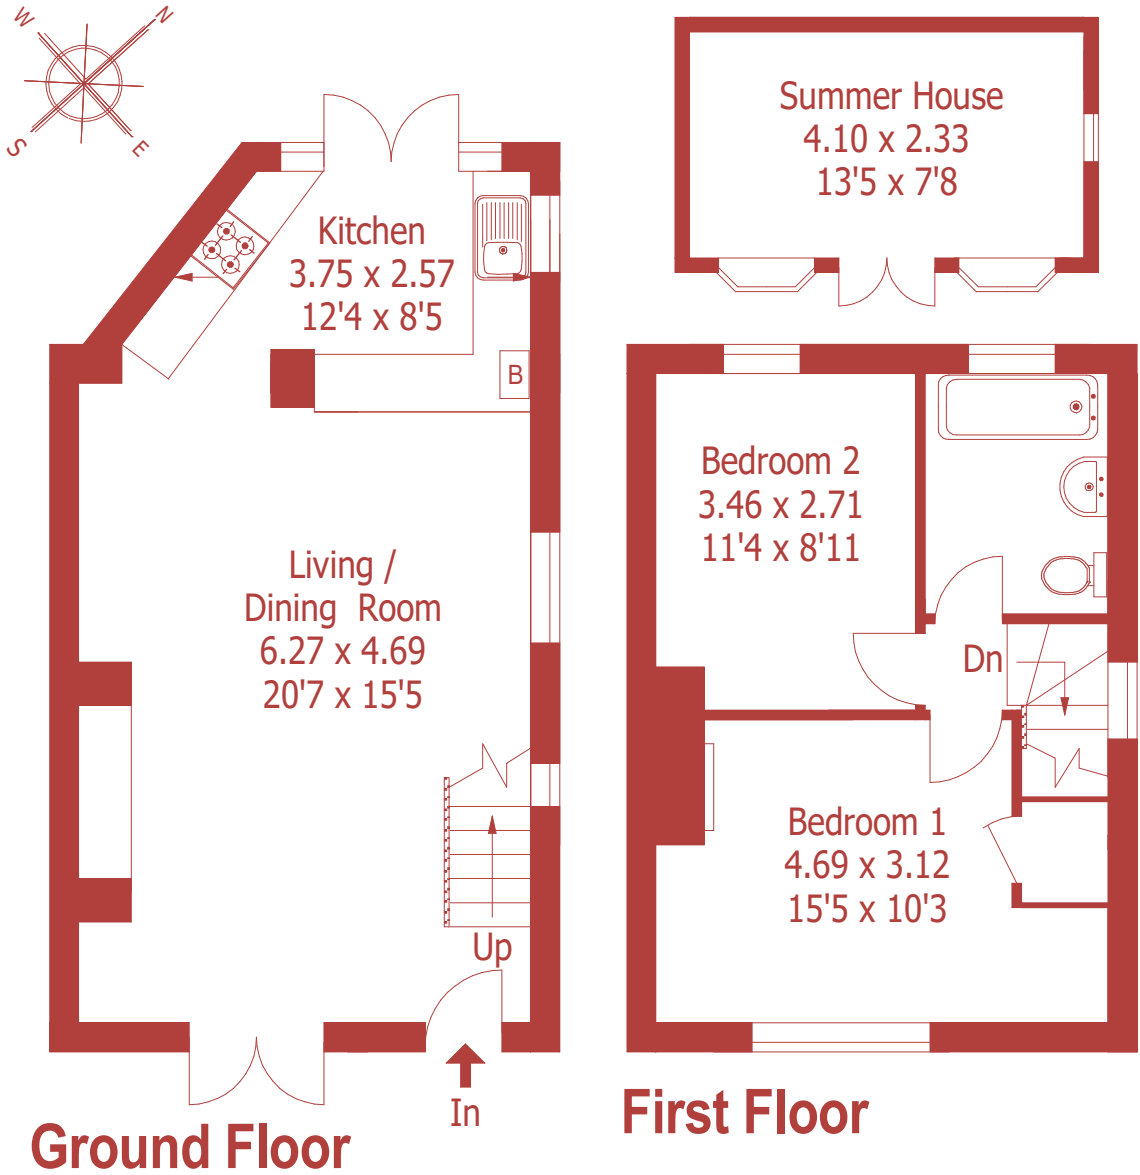

Approximate Gross Internal Area :- 72 sq mt / 771 sq ft

For identification purposes only, not to scale, do not scale