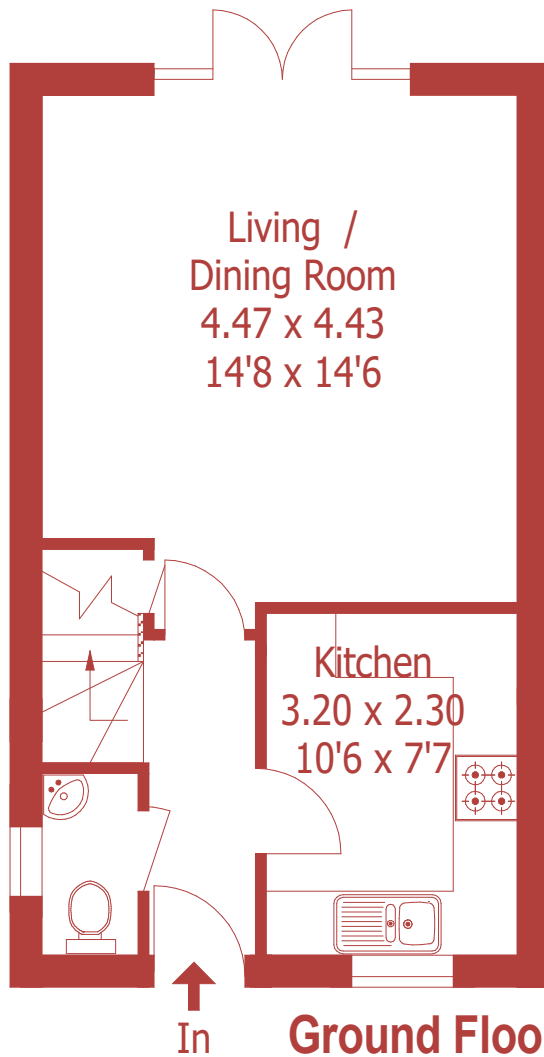

Approximate Gross Internal Area :- 72 sq mt / 771 sq ft

For identification purposes only, not to scale, do not scale