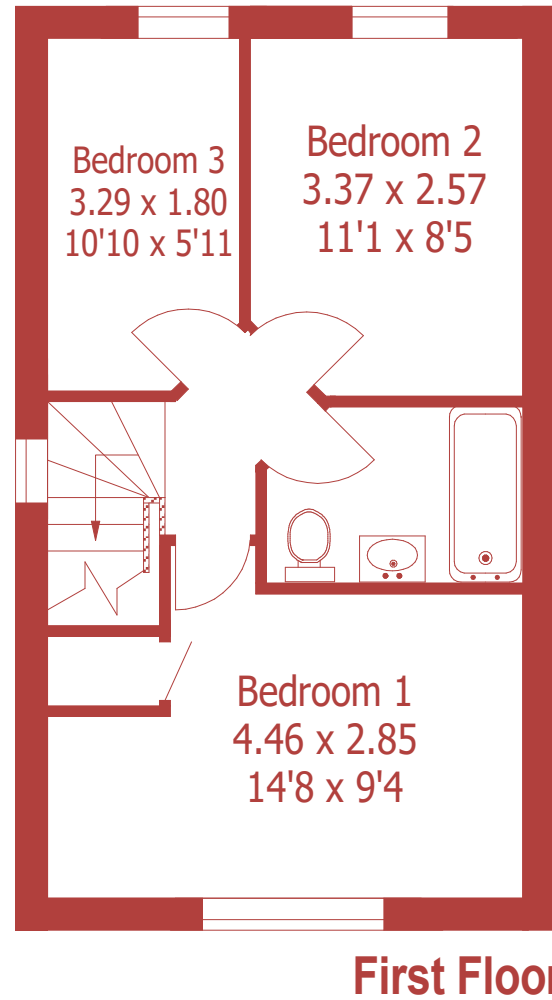

Approximate Gross Internal Area :- 72 sq mt / 771 sq ft

For identification purposes only, not to scale, do not scale