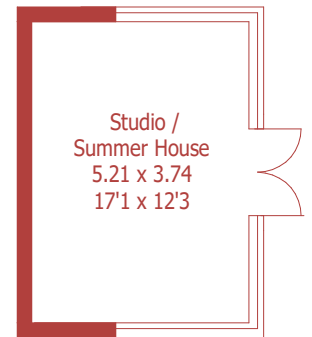

Approximate Gross Internal Area :- 187 sq mt / 2016 sq ft  
 Studio Approximate Gross Internal Area :- 19 sq mt / 210 sq ft

For identification purposes only, not to scale, do not scale