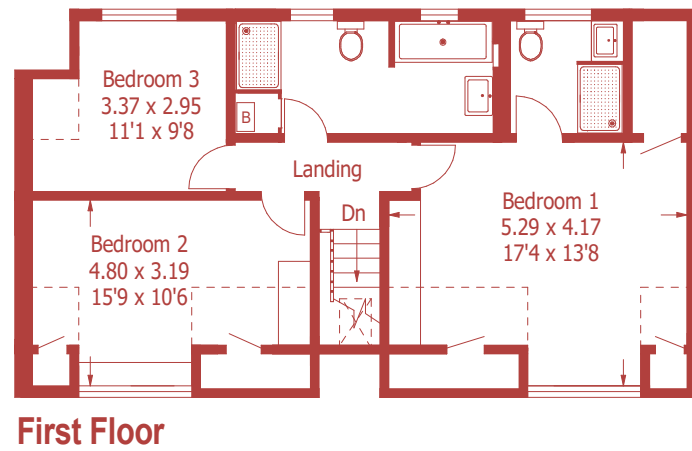

Approximate Gross Internal Area :- 187 sq mt / 2016 sq ft  
 Studio Approximate Gross Internal Area :- 19 sq mt / 210 sq ft

For identification purposes only, not to scale, do not scale