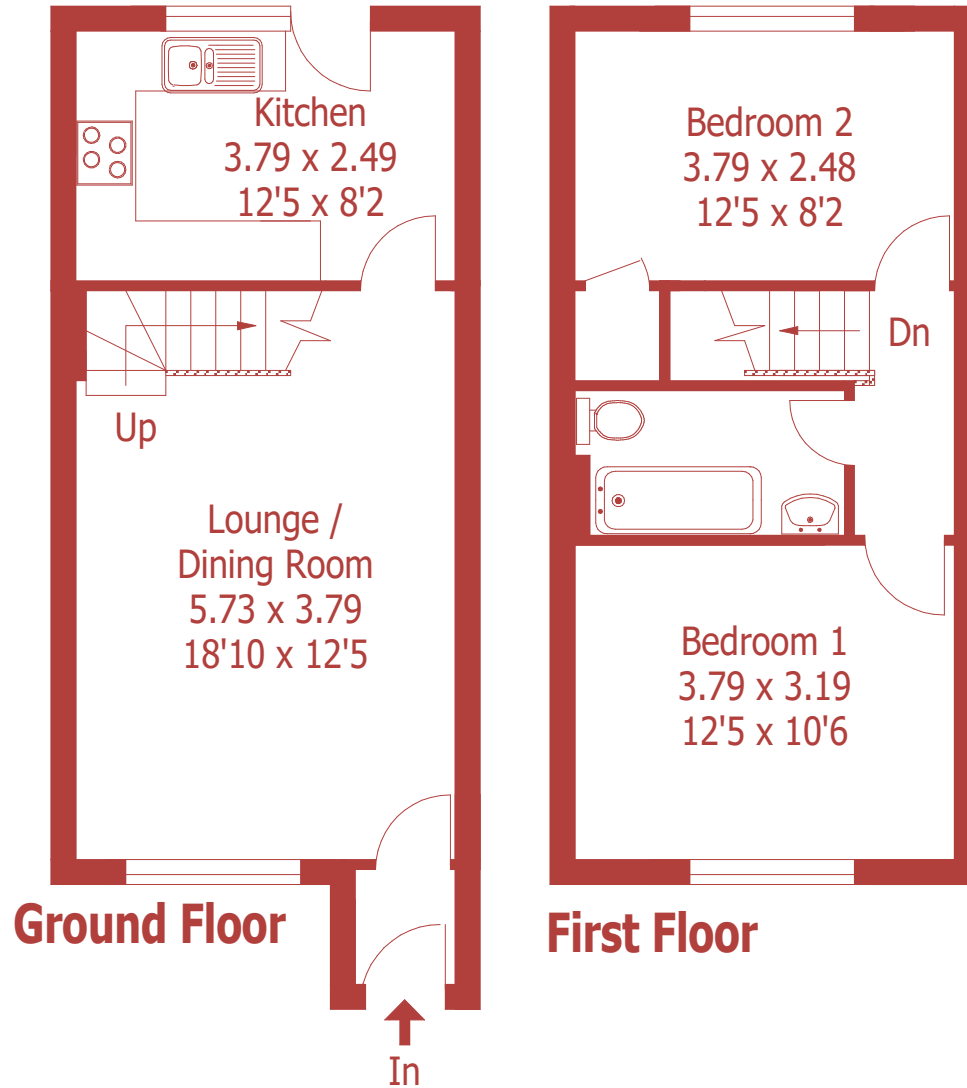

Approximate Gross Internal Area :- 64 sq m / 692 sq ft

For identification purposes only, not to scale, do not scale