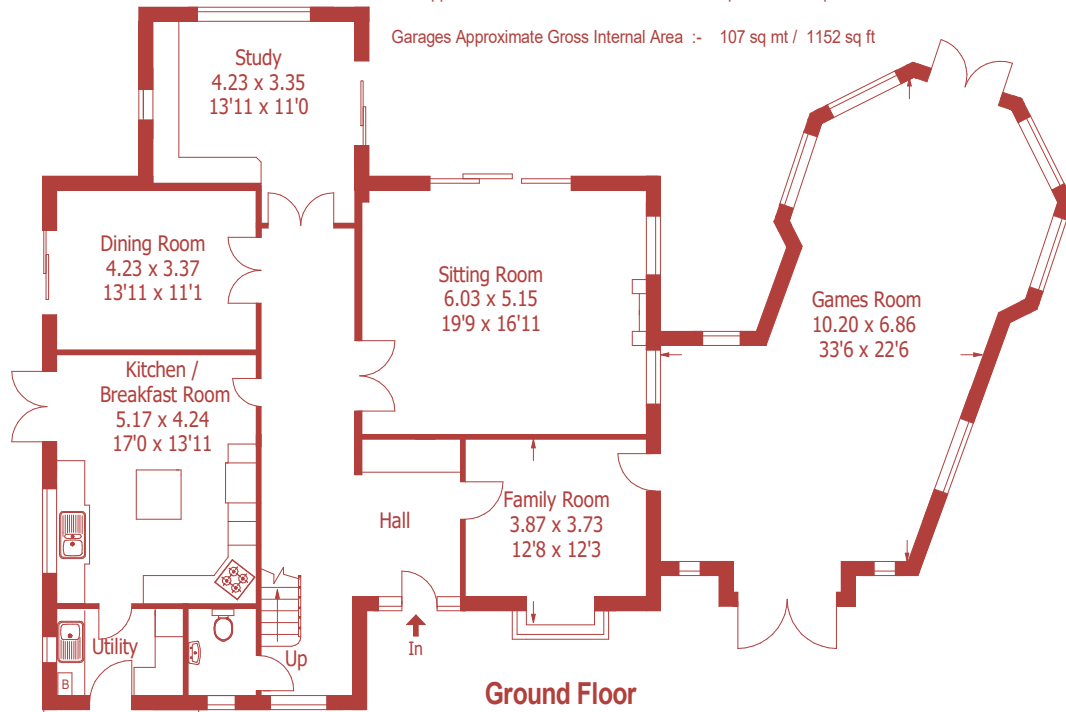

Approximate Gross Internal Area :- 330 sq mt / 3548 sq ft

Garages Approximate Gross Internal Area :- 107 sq mt / 1152 sq ft

For identification purposes only, not to scale, do not scale
Created using existing drawings and dimensions