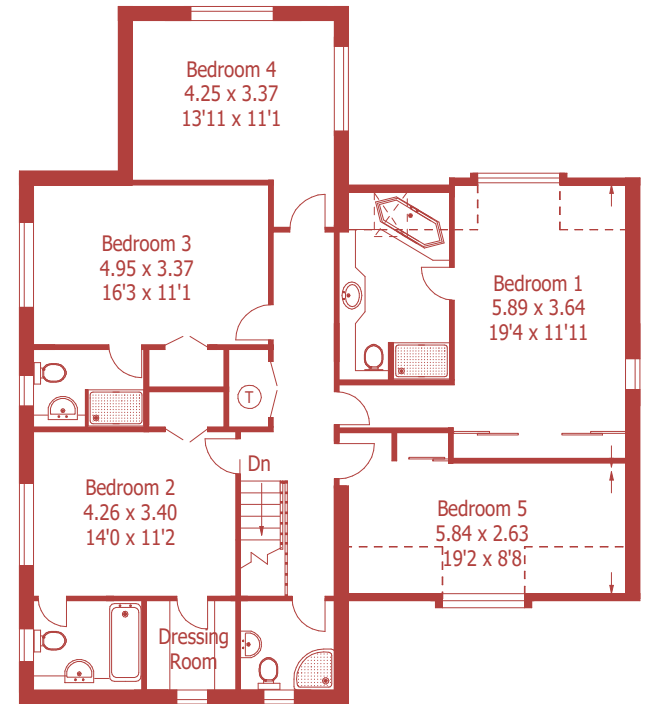

Approximate Gross Internal Area :- 330 sq mt / 3548 sq ft

Garages Approximate Gross Internal Area :- 107 sq mt / 1152 sq ft

For identification purposes only, not to scale, do not scale
Created using existing drawings and dimensions