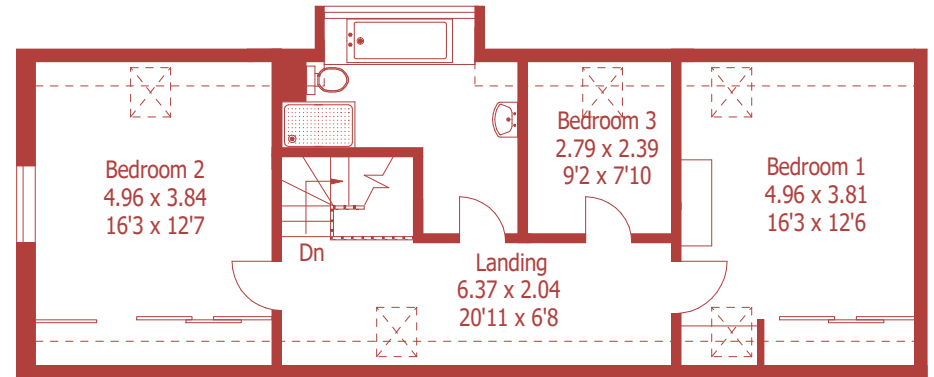

**Ground Floor**

Approximate Gross Internal Area :- 165 sq mt / 1777 sq ft  
 Garage Approximate Gross Internal Area :- 39 sq mt / 416 sq ft

**First Floor**

For identification purposes only, not to scale, do not scale