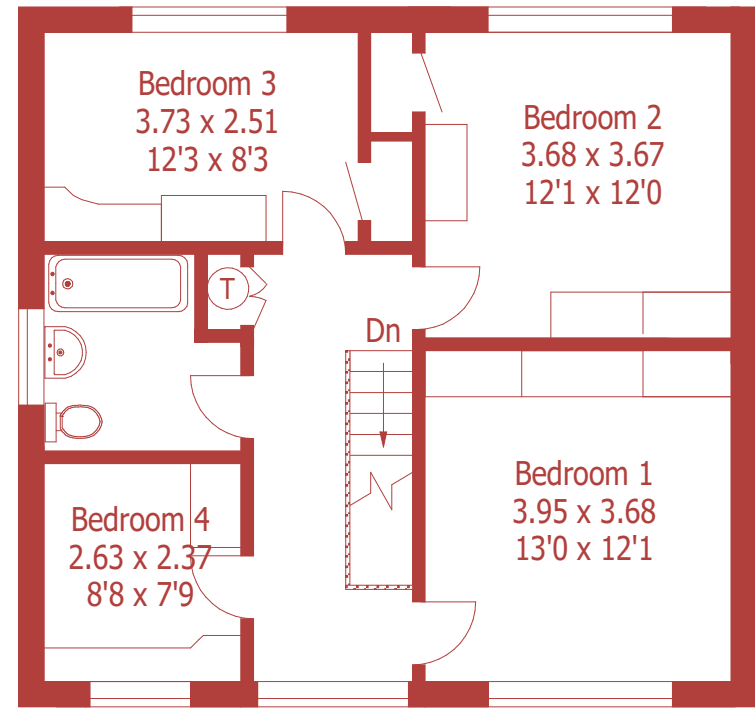

Approximate Gross Internal Area :- 139 sq mt / 1501 sq ft

Garages Approximate Gross Internal Area :- 27 sq mt / 295 sq ft

**Ground Floor**

**First Floor**

For identification purposes only, not to scale, do not scale