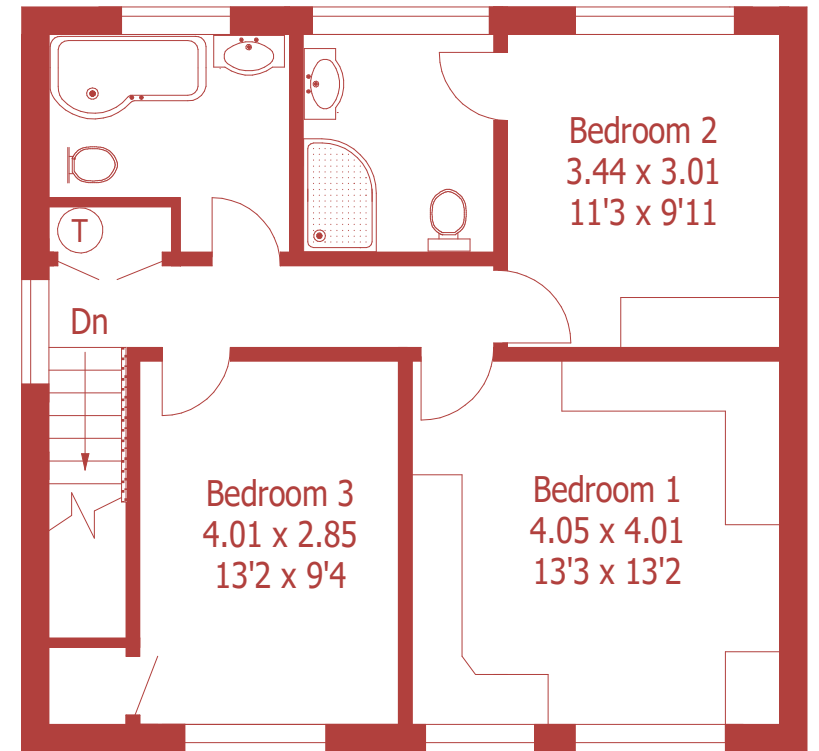

Approximate Gross Internal Area :- 154 sq mt / 1661 sq ft

Ground Floor

First Floor

For identification purposes only, not to scale, do not scale