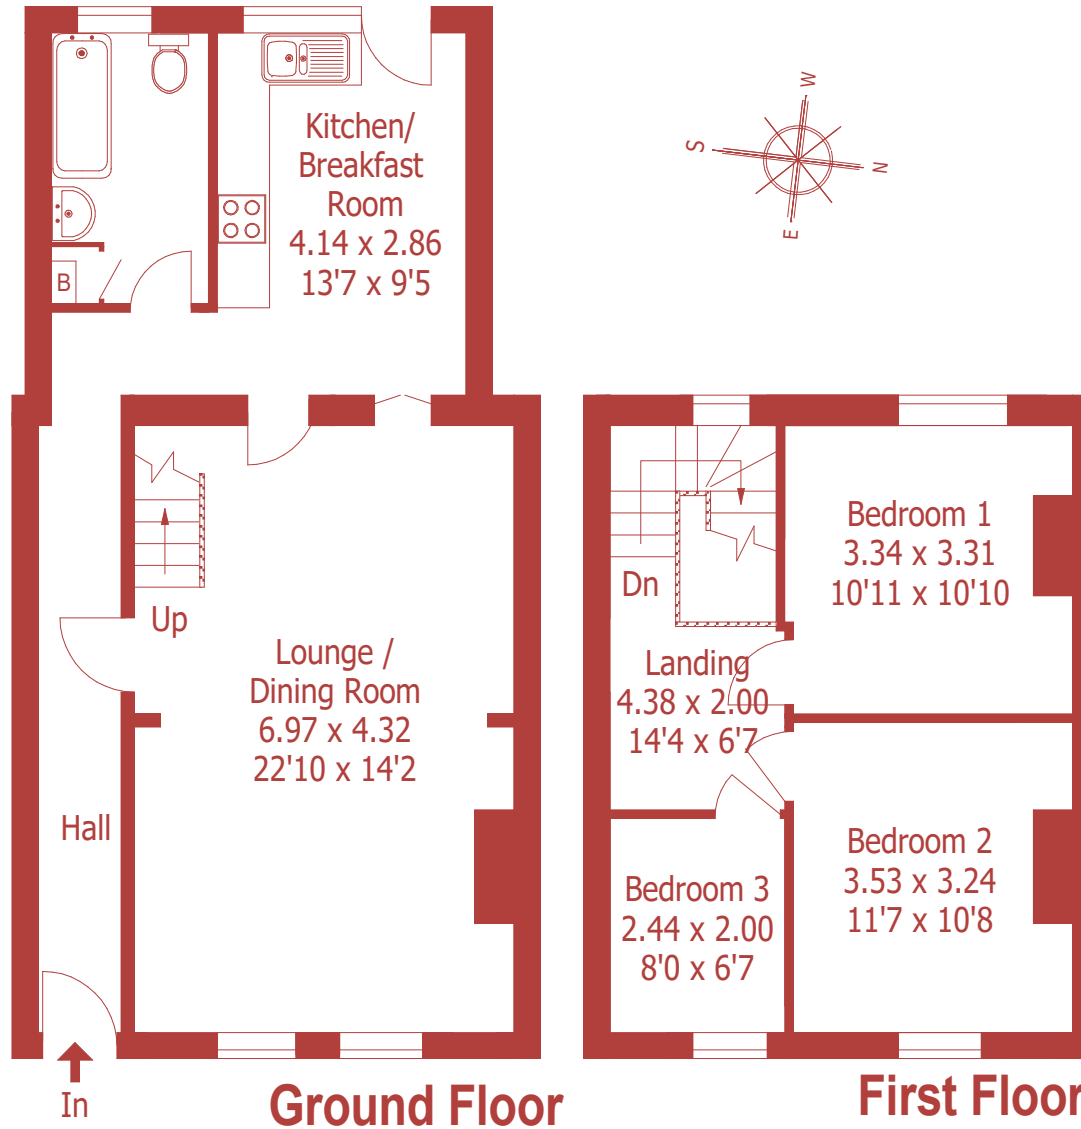

Approximate Gross Internal Area :- 95 sq mt / 1027 sq ft

For identification purposes only, not to scale, do not scale