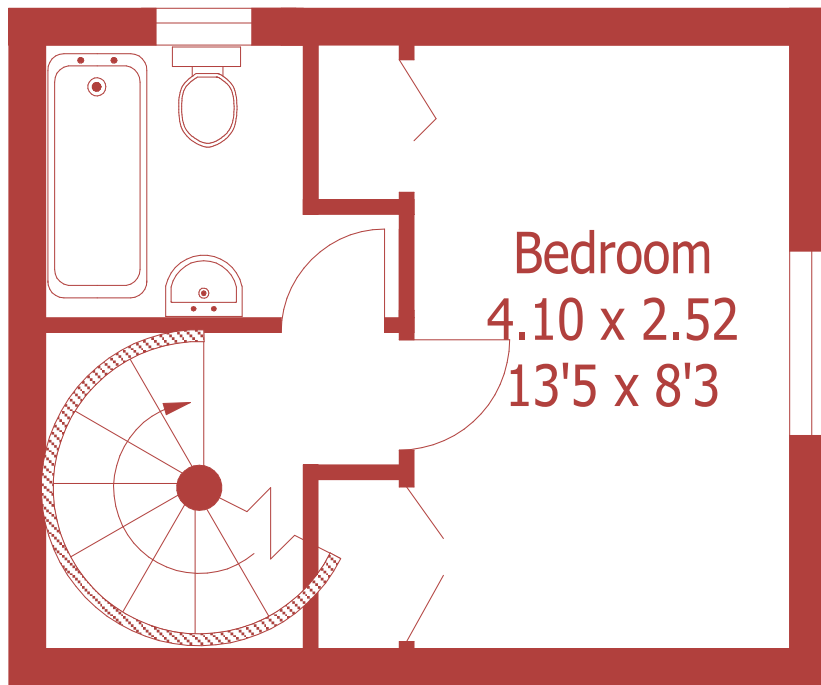

Approximate Gross Internal Area :- 41 sq mt / 446 sq ft

**First Floor**

**Ground Floor**

For identification purposes only, not to scale, do not scale