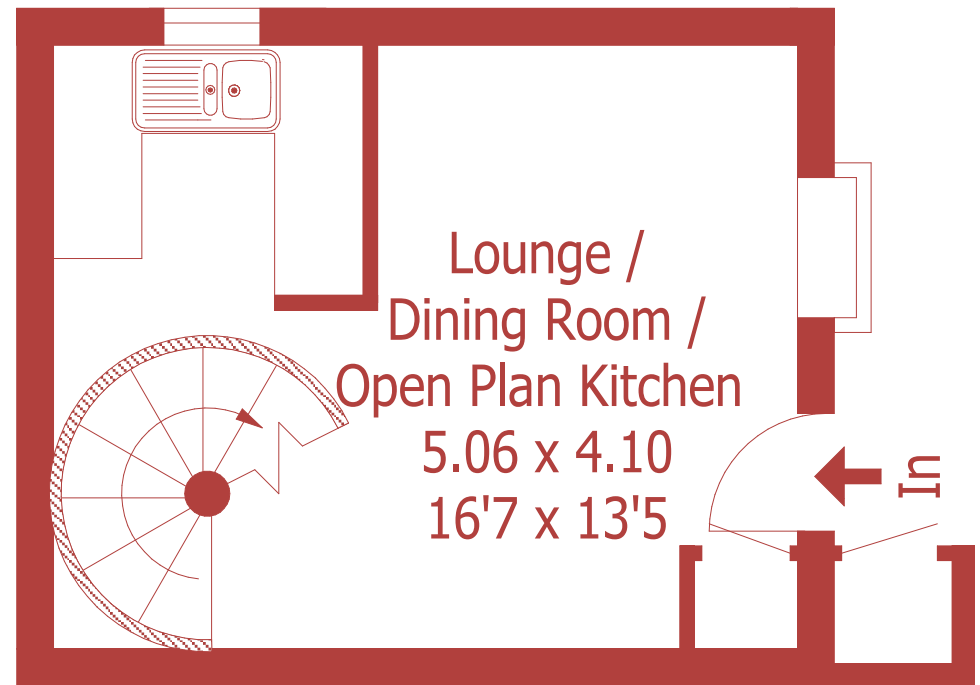

Approximate Gross Internal Area :- 41 sq mt / 446 sq ft

**First Floor**

**Ground Floor**

For identification purposes only, not to scale, do not scale