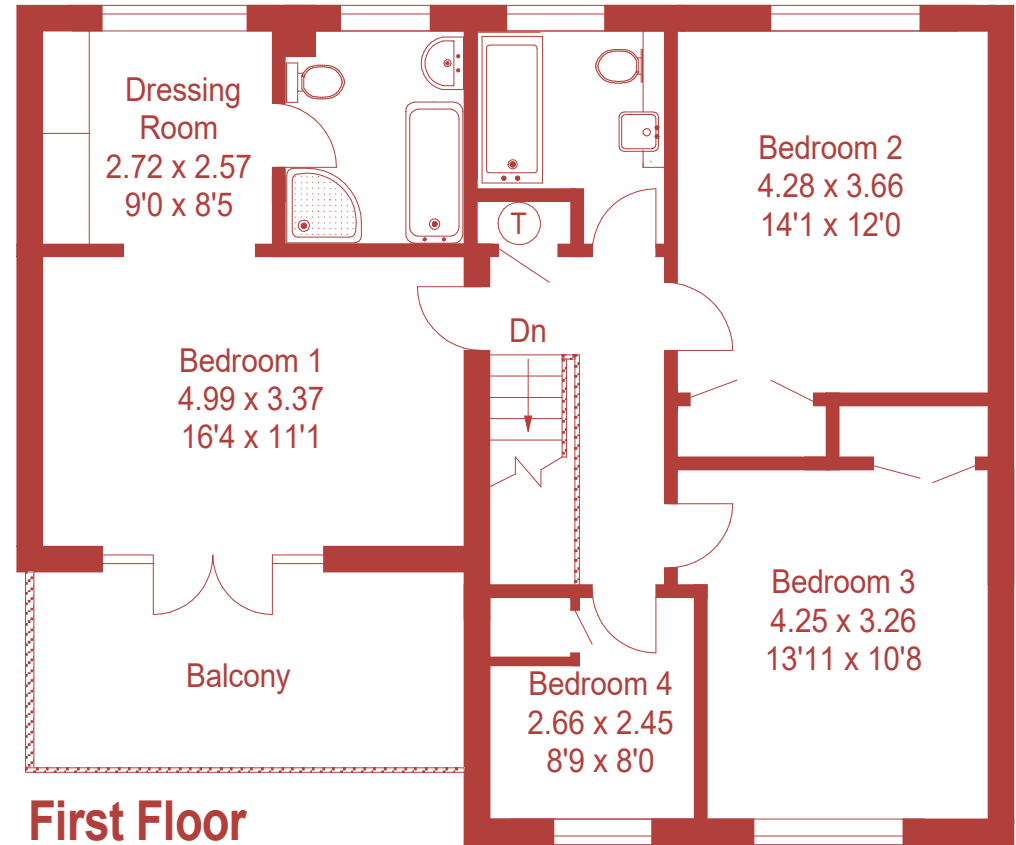

Approximate Gross Internal Area :- 187 sq m / 2008 sq ft

For identification purposes only, not to scale, do not scale