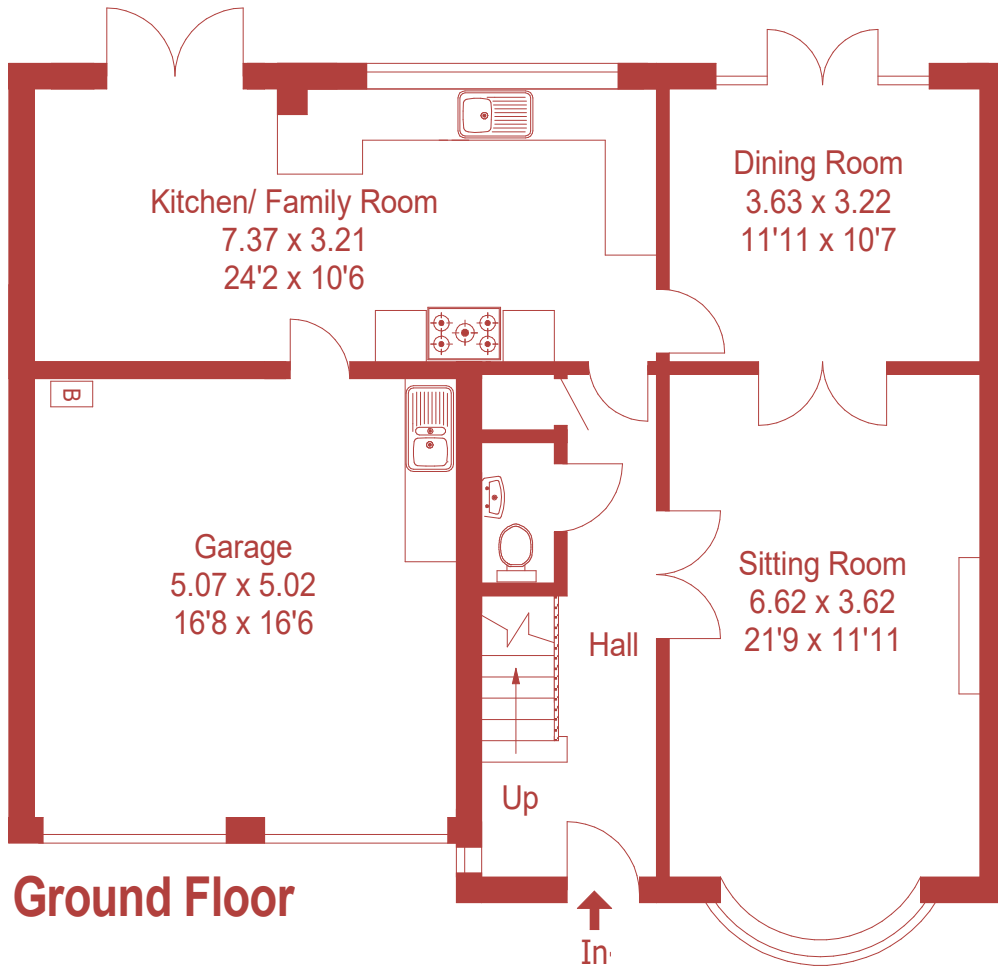

Approximate Gross Internal Area :- 187 sq m / 2008 sq ft

For identification purposes only, not to scale, do not scale