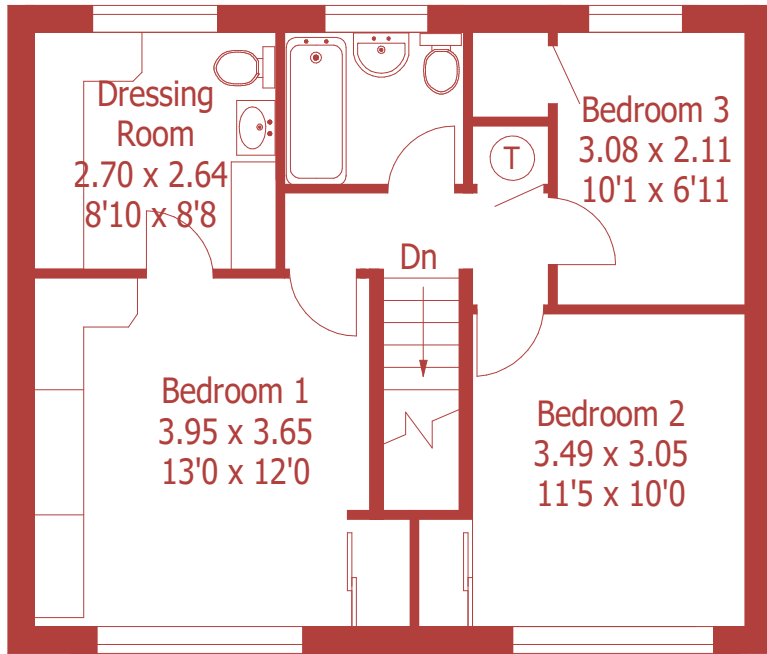

Approximate Gross Internal Area :- 136 sq mt / 1473 sq ft

First Floor

Ground Floor

For identification purposes only, not to scale, do not scale