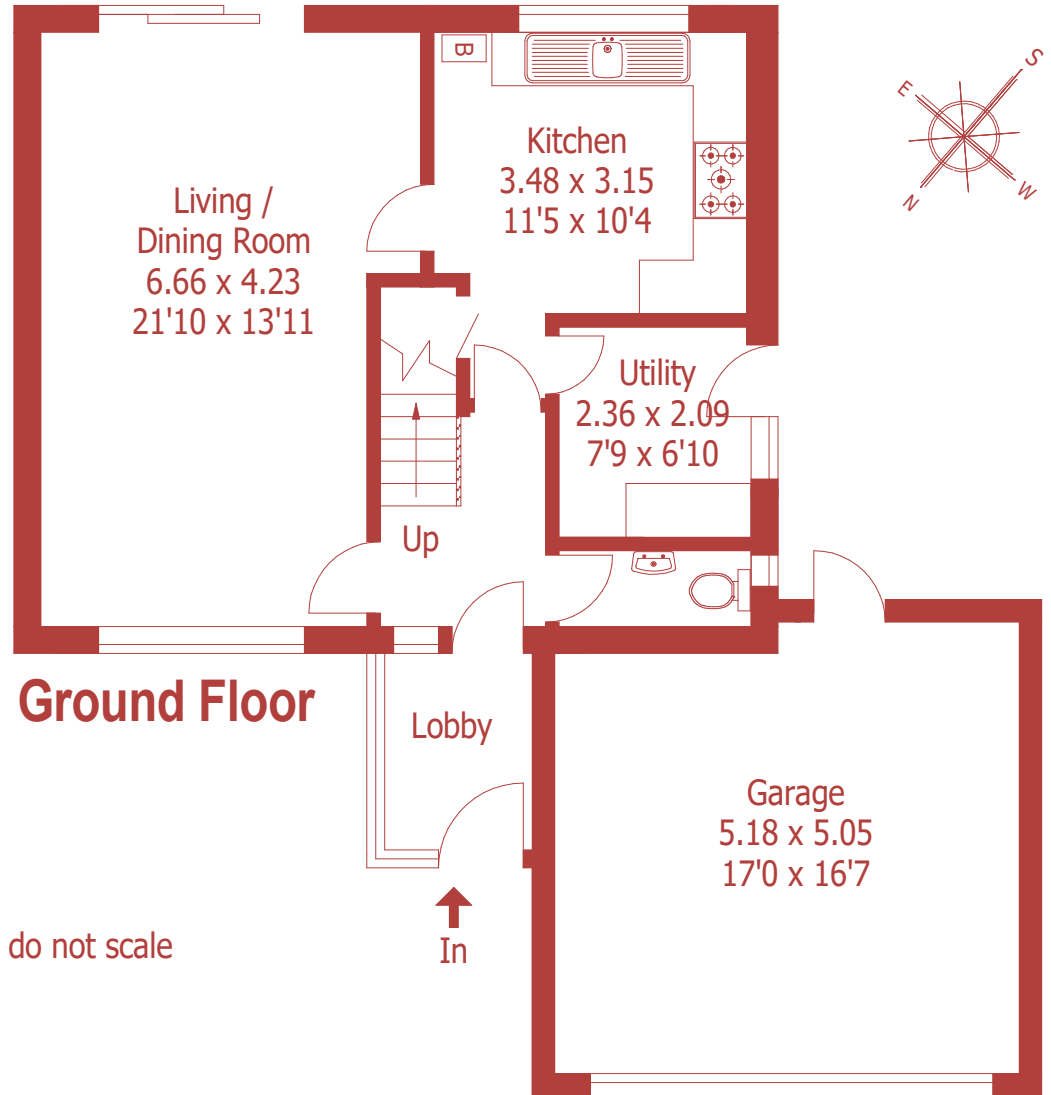

Approximate Gross Internal Area :- 136 sq mt / 1473 sq ft

First Floor

Ground Floor

For identification purposes only, not to scale, do not scale