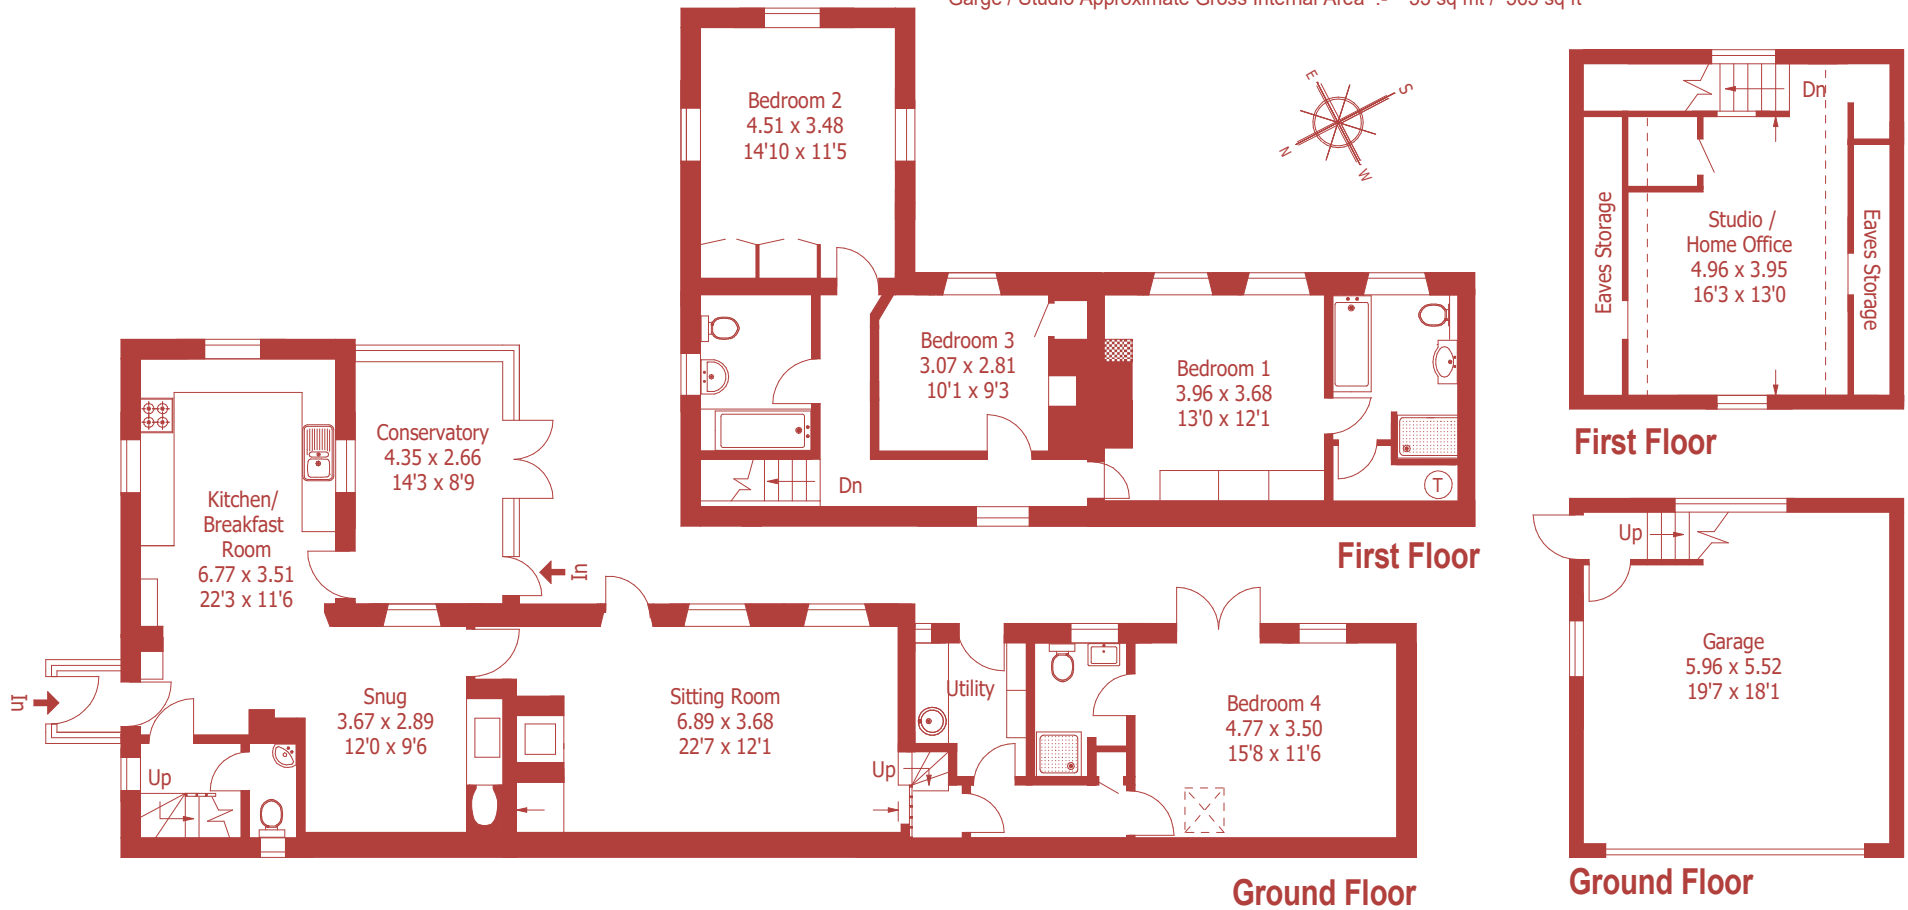

Approximate Gross Internal Area :- 182 sq mt / 1955 sq ft

Garge / Studio Approximate Gross Internal Area :- 53 sq mt / 565 sq ft

For identification purposes only, not to scale, do not scale