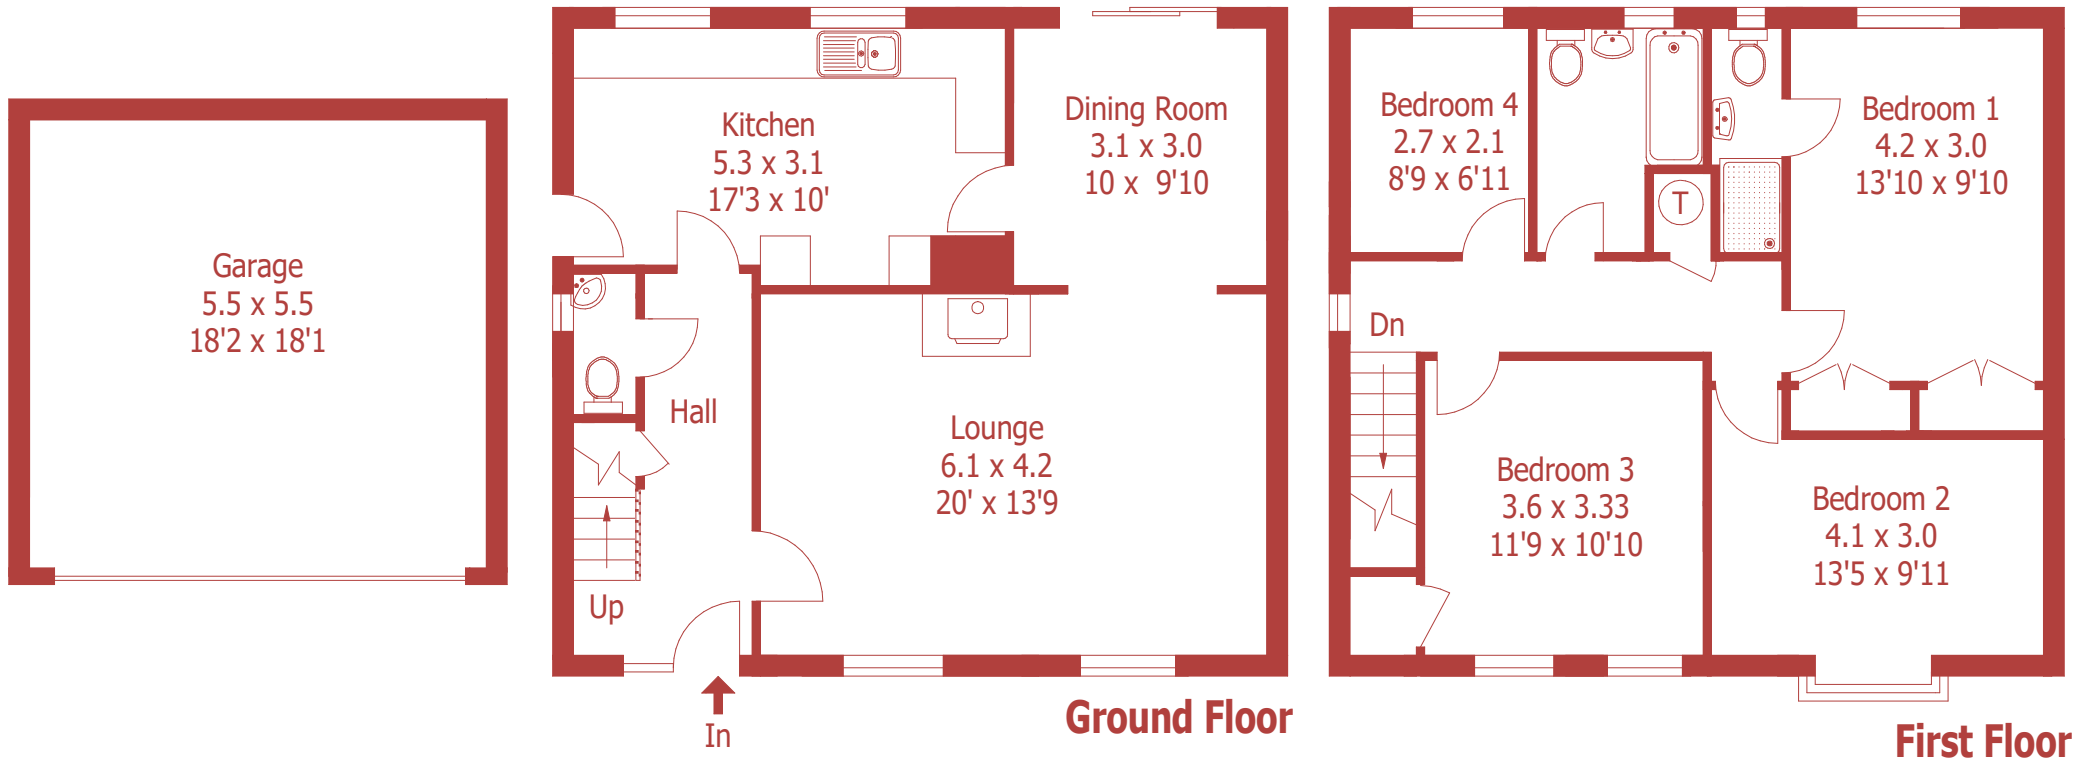

Approximate Gross Internal Area :- 120 sq m / 1296 sq ft

Garage Approximate Gross Internal Area :- 30 sq m / 326 sq ft

For identification purposes only, not to scale, do not scale

Drawn using existing drawings and dimensions