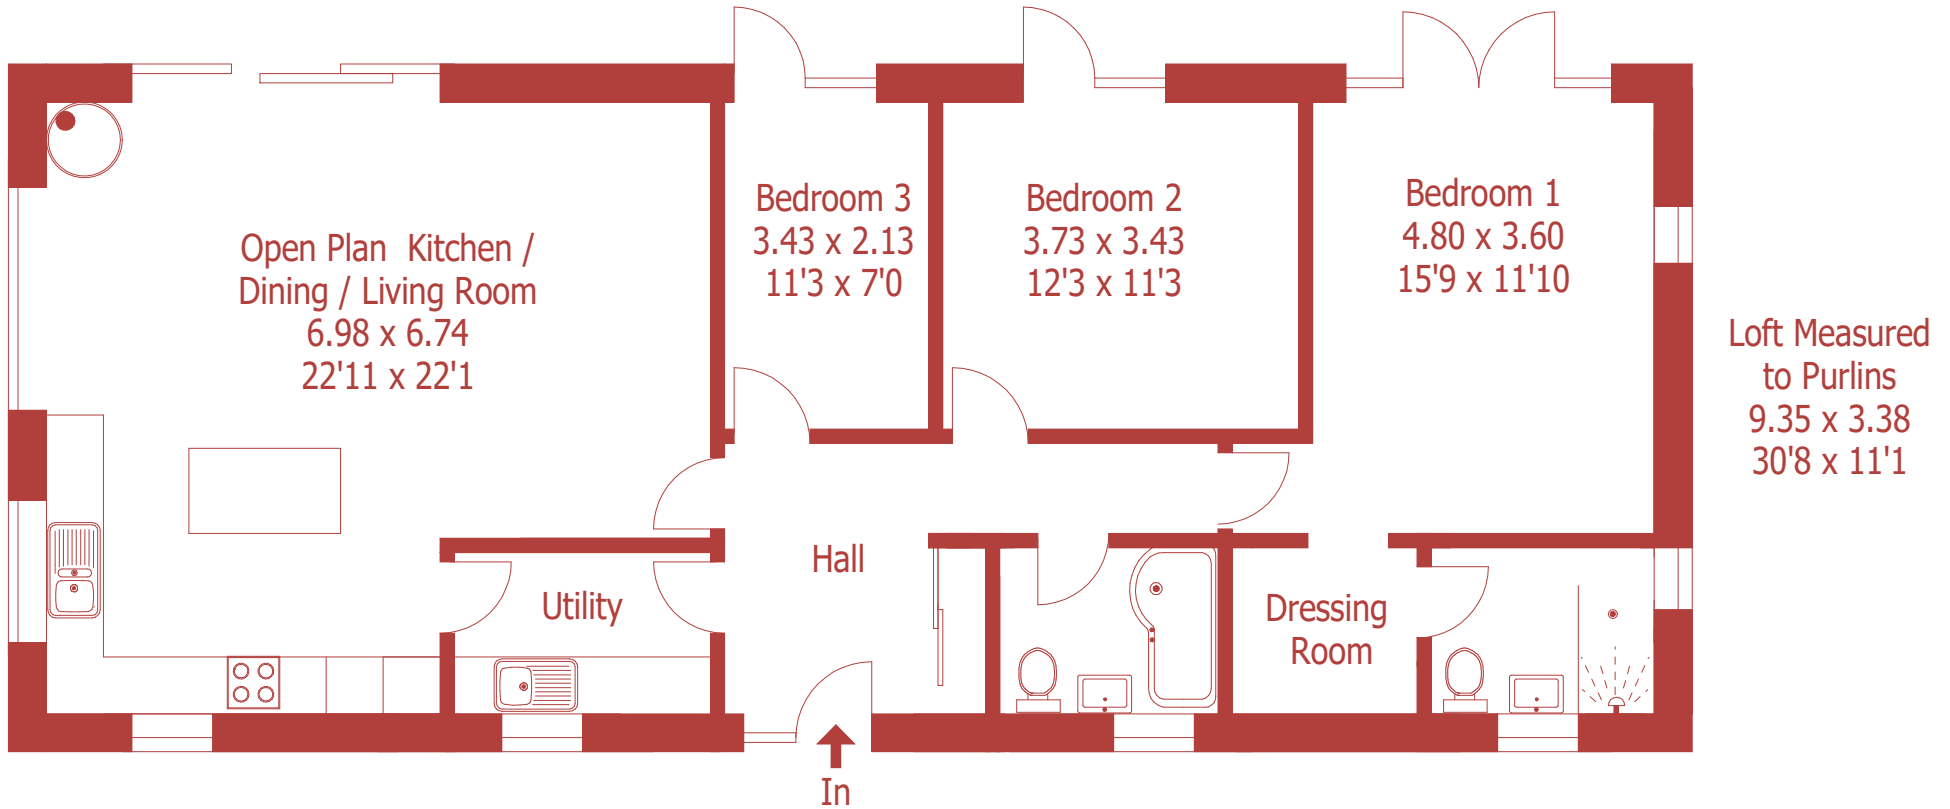

Approximate Gross Internal Area :- 109 sq mt / 1177 sq ft

For identification purposes only, not to scale, do not scale