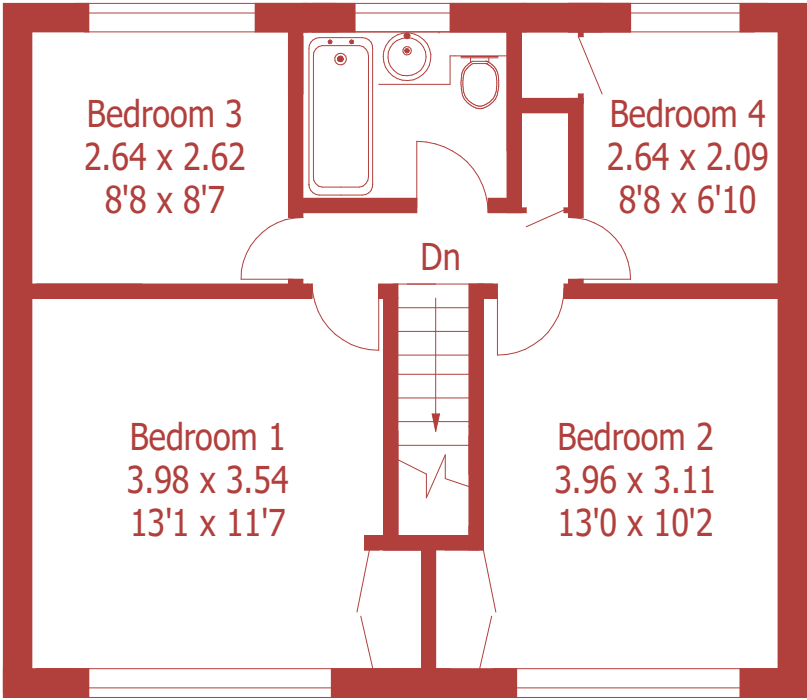

Approximate Gross Internal Area :- 126 sq mt / 1355 sq ft

For identification purposes only, not to scale, do not scale