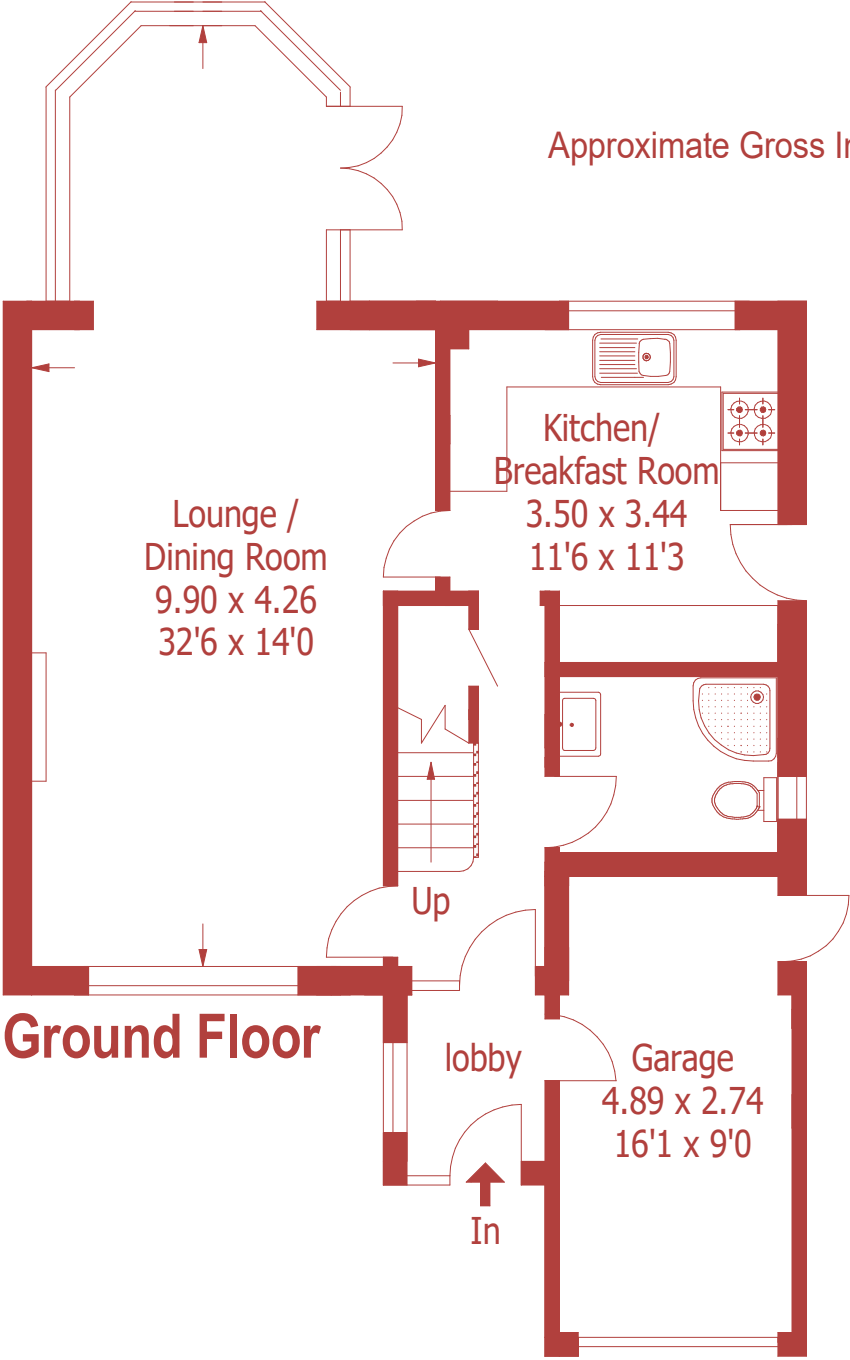

Approximate Gross Internal Area :- 126 sq mt / 1355 sq ft

For identification purposes only, not to scale, do not scale