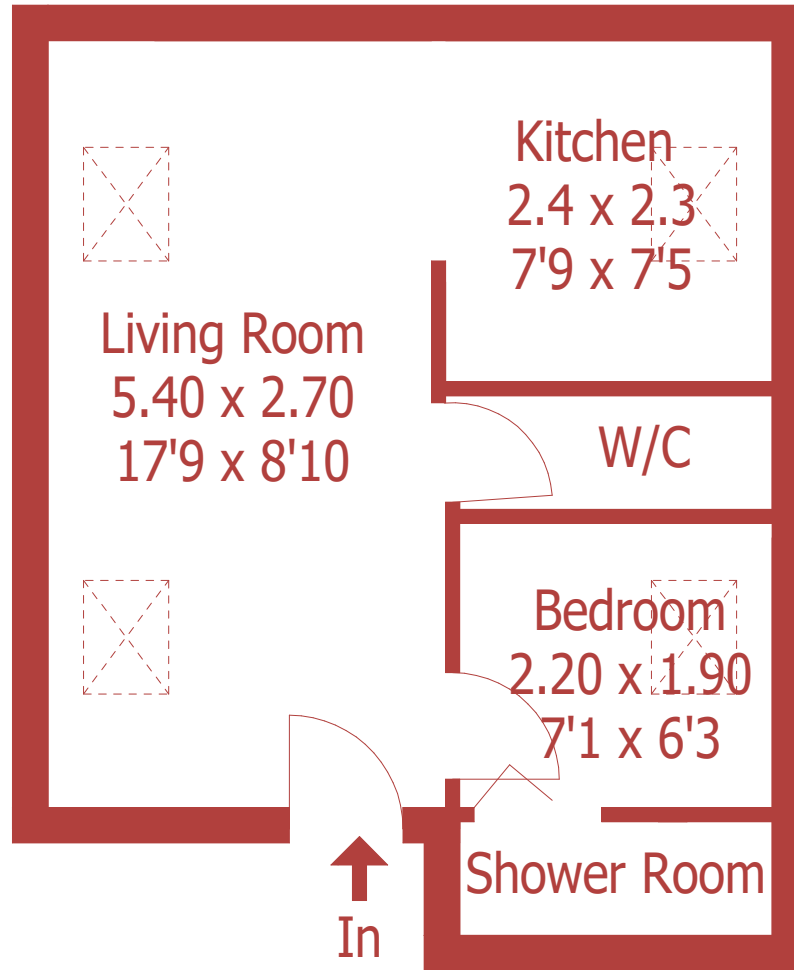

Approximate Gross Internal Area :- 30 sq m / 318 sq ft

For identification purposes only, not to scale, do not scale

Drawn using existing drawings and dimensions