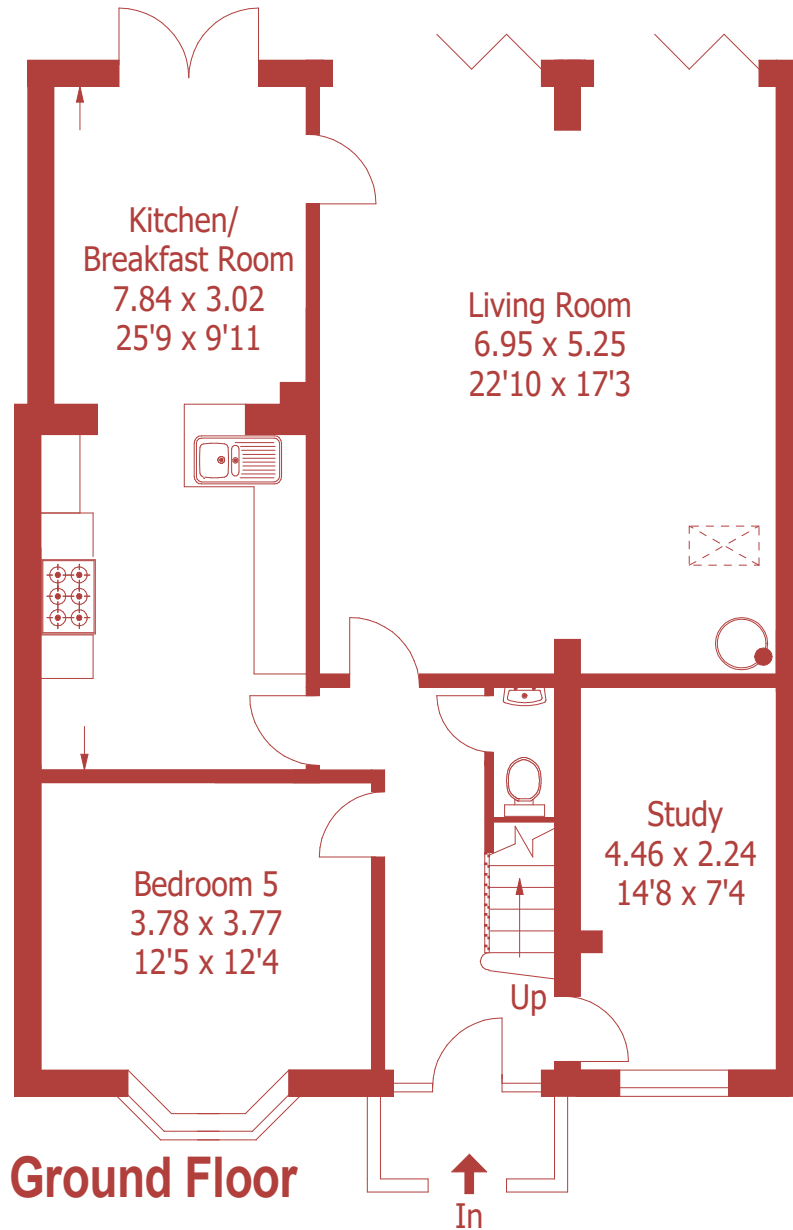

Approximate Gross Internal Area :- 173 sq mt / 1859 sq ft

For identification purposes only, not to scale, do not scale