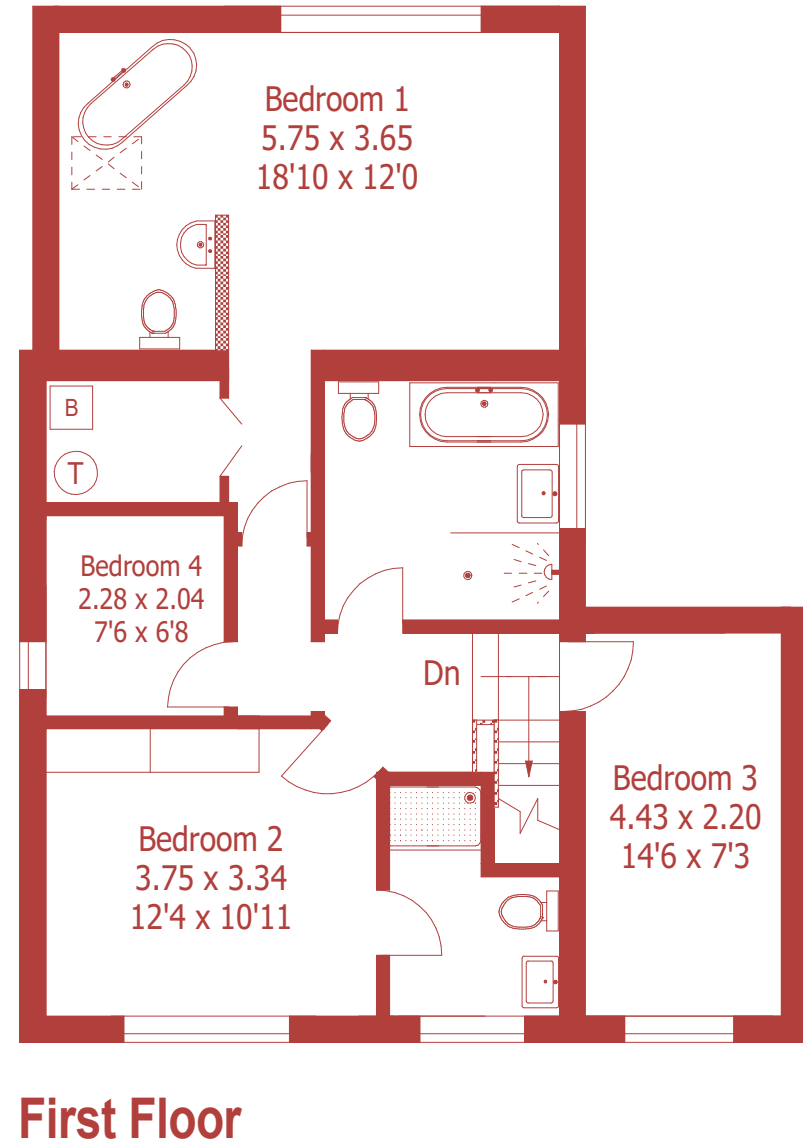

Approximate Gross Internal Area :- 173 sq mt / 1859 sq ft

For identification purposes only, not to scale, do not scale