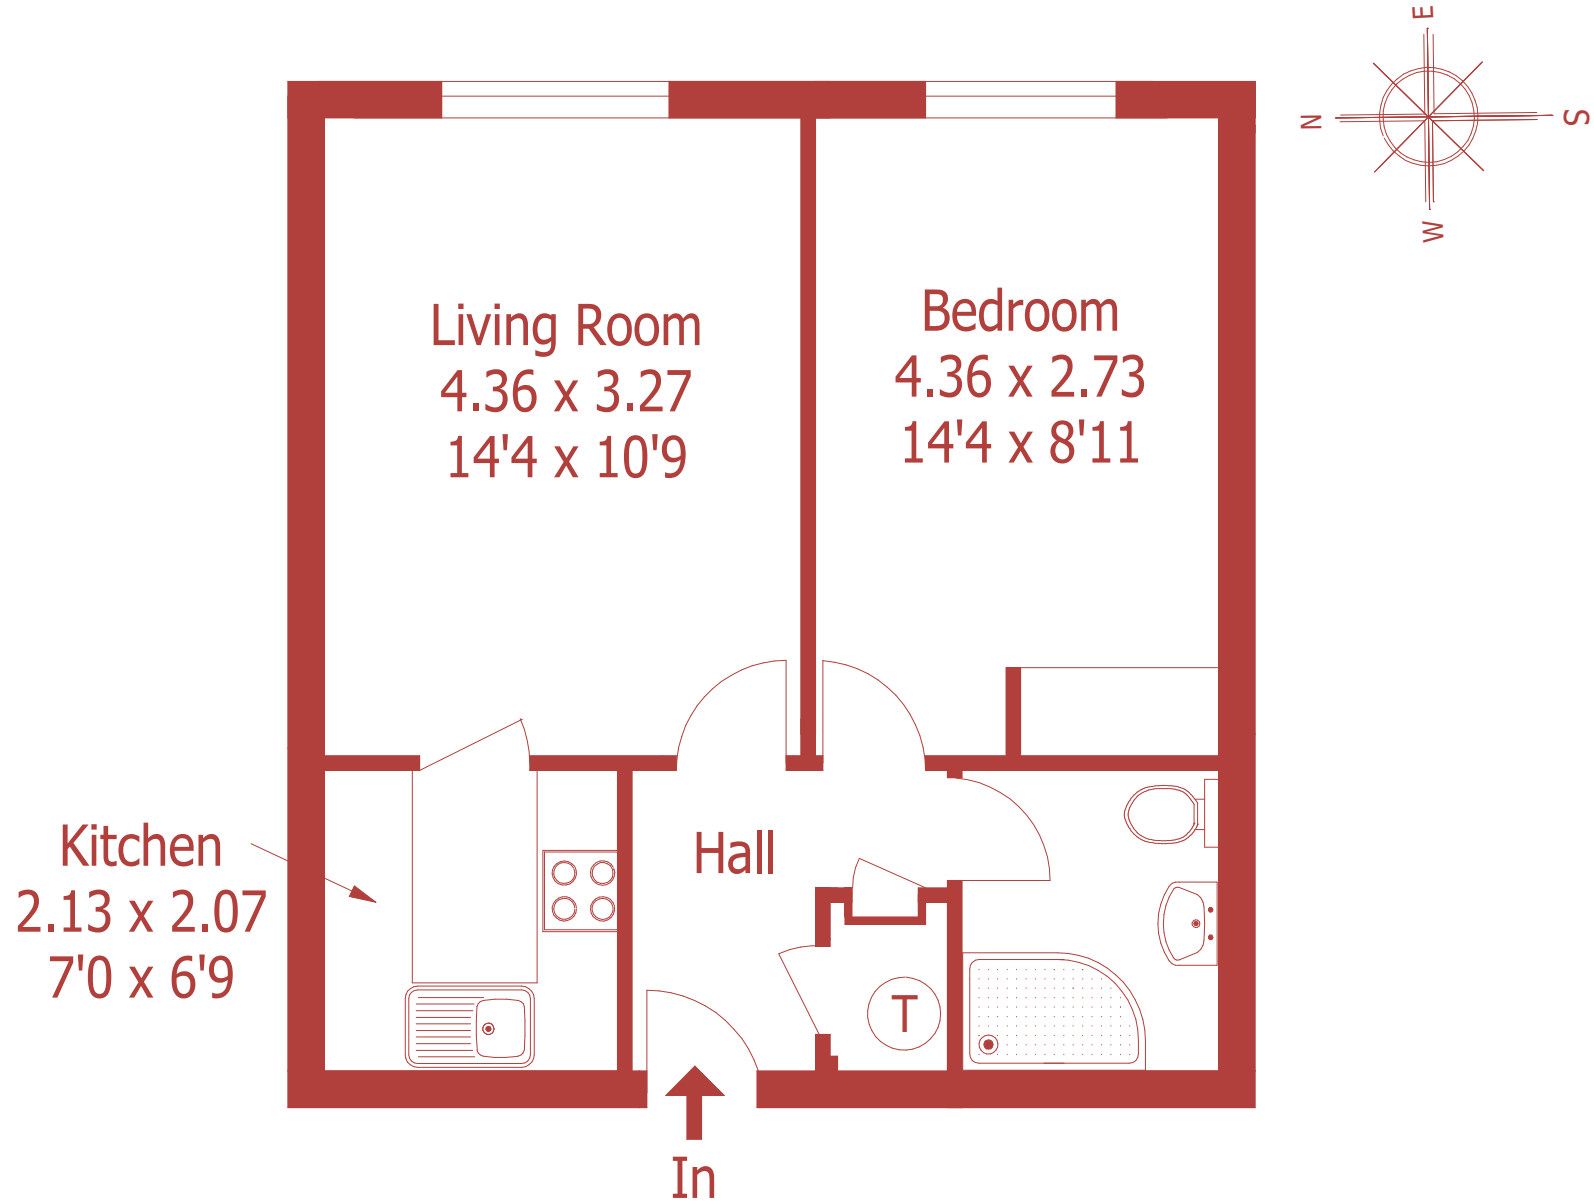

Approximate Gross Internal Area :- 40 sq mt / 425 sq ft

For identification purposes only, not to scale, do not scale