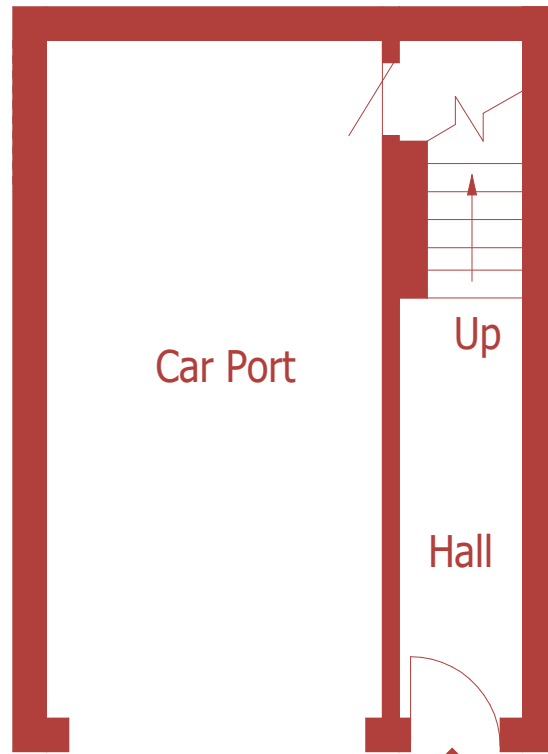

Approximate Gross Internal Area :- 66 sq mt / 713 sq ft

**Ground Floor**

**First Floor**

For identification purposes only, not to scale, do not scale