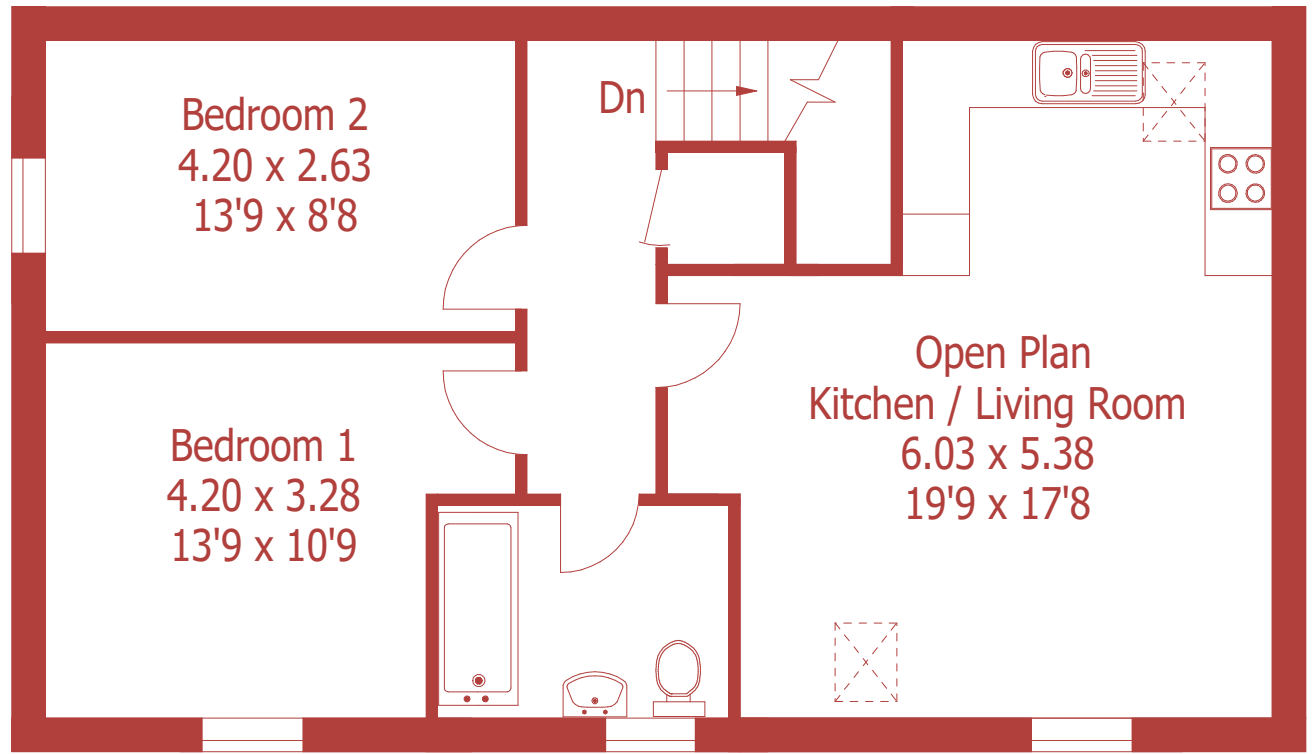

Approximate Gross Internal Area :- 66 sq mt / 713 sq ft

**Ground Floor**

**First Floor**

For identification purposes only, not to scale, do not scale