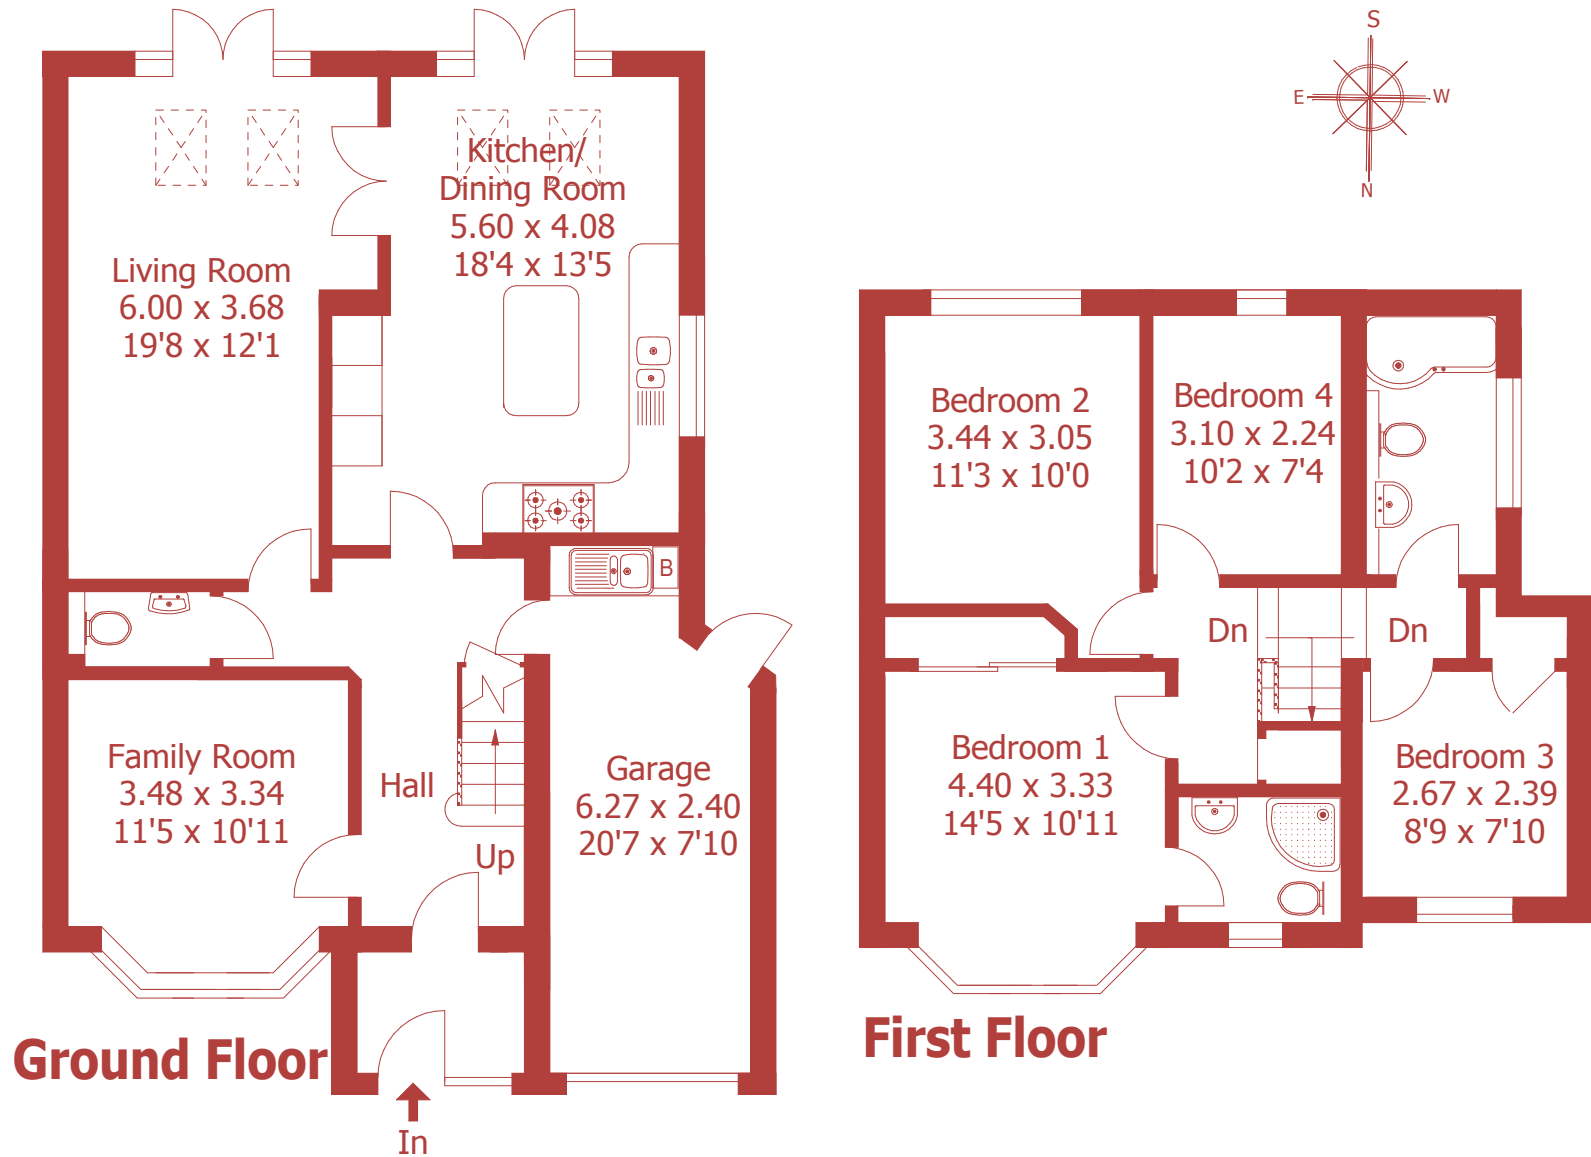

# 46 Merley Lane, Merley

Approximate Gross Internal Area :- 143 sq m / 1538 sq ft

For identification purposes only, not to scale, do not scale