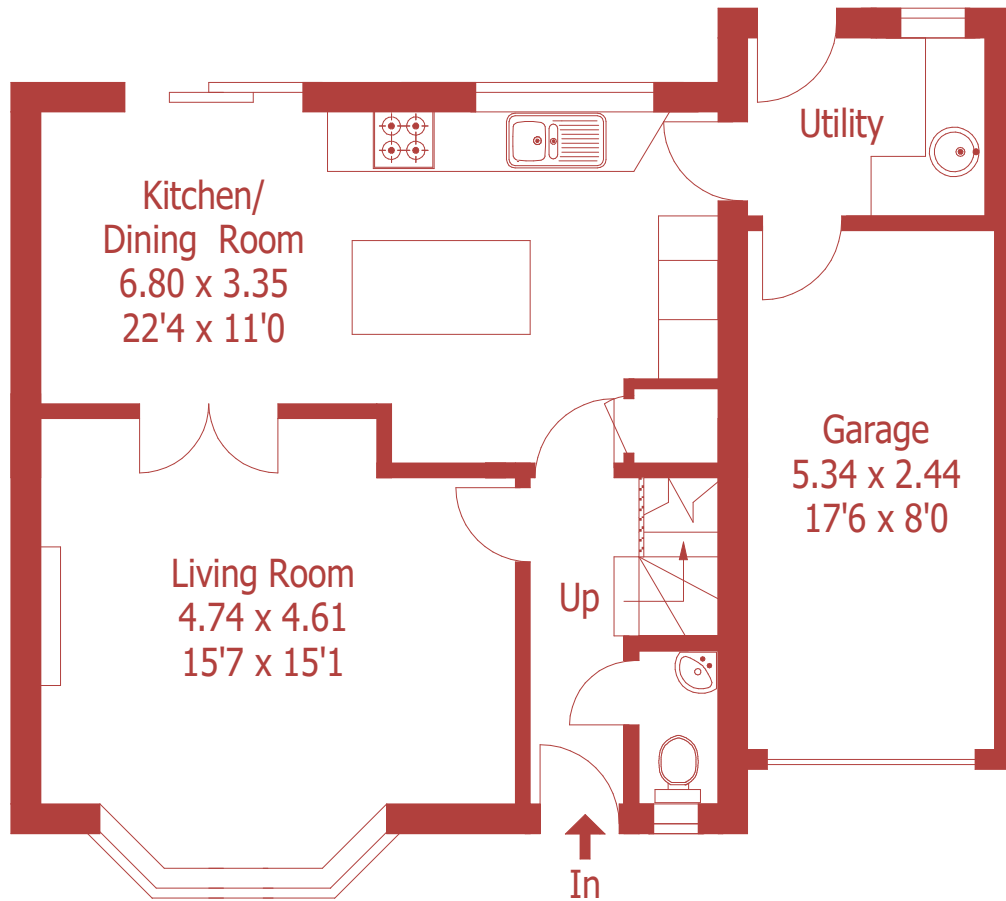

Approximate Gross Internal Area :- 117 sq m / 1260 sq ft

Ground Floor

First Floor

For identification purposes only, not to scale, do not scale