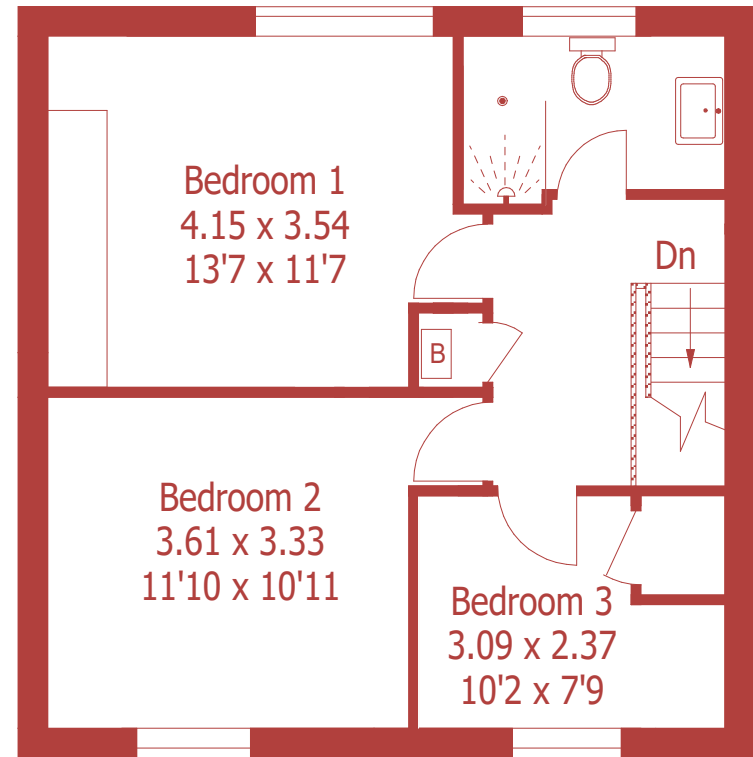

Approximate Gross Internal Area :- 117 sq m / 1260 sq ft

Ground Floor

First Floor

For identification purposes only, not to scale, do not scale