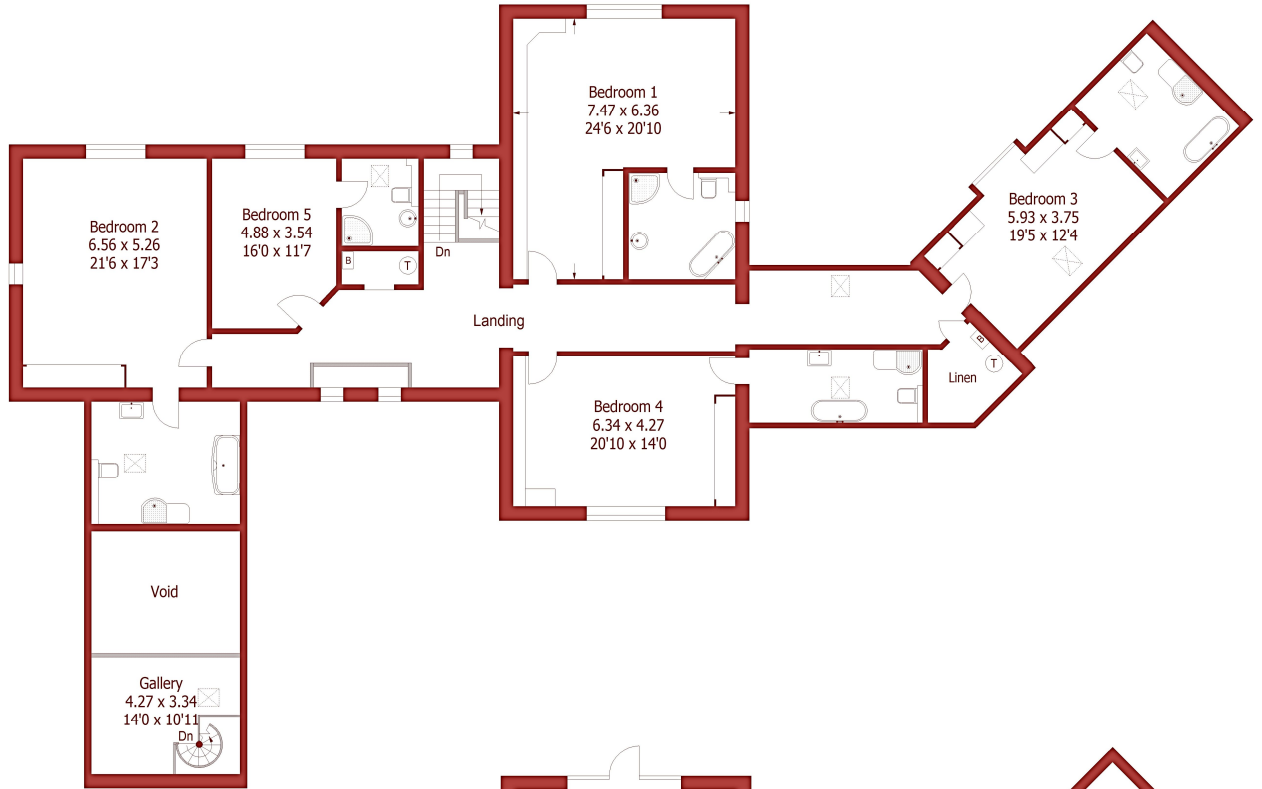

# The Tithe Barn, Witchampton Mill, Witchampton

Approximate Gross Internal Area :- 663 sq m / 7135 sq ft

First Floor

Ground Floor

For identification purposes only, not to scale, do not scale