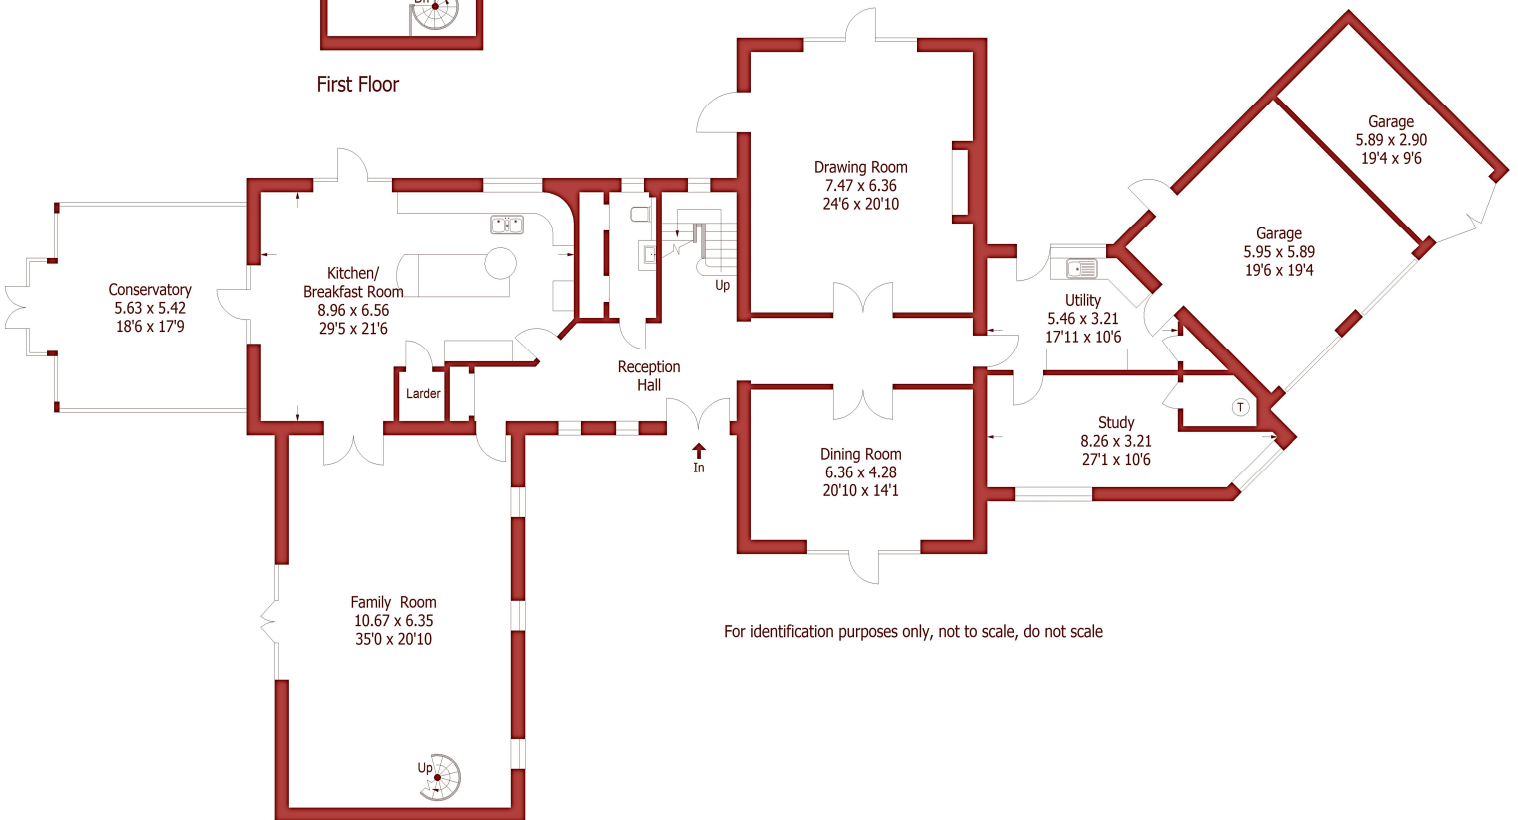

# The Tithe Barn, Witchampton Mill, Witchampton

Approximate Gross Internal Area :- 663 sq m / 7135 sq ft

First Floor

Ground Floor

For identification purposes only, not to scale, do not scale