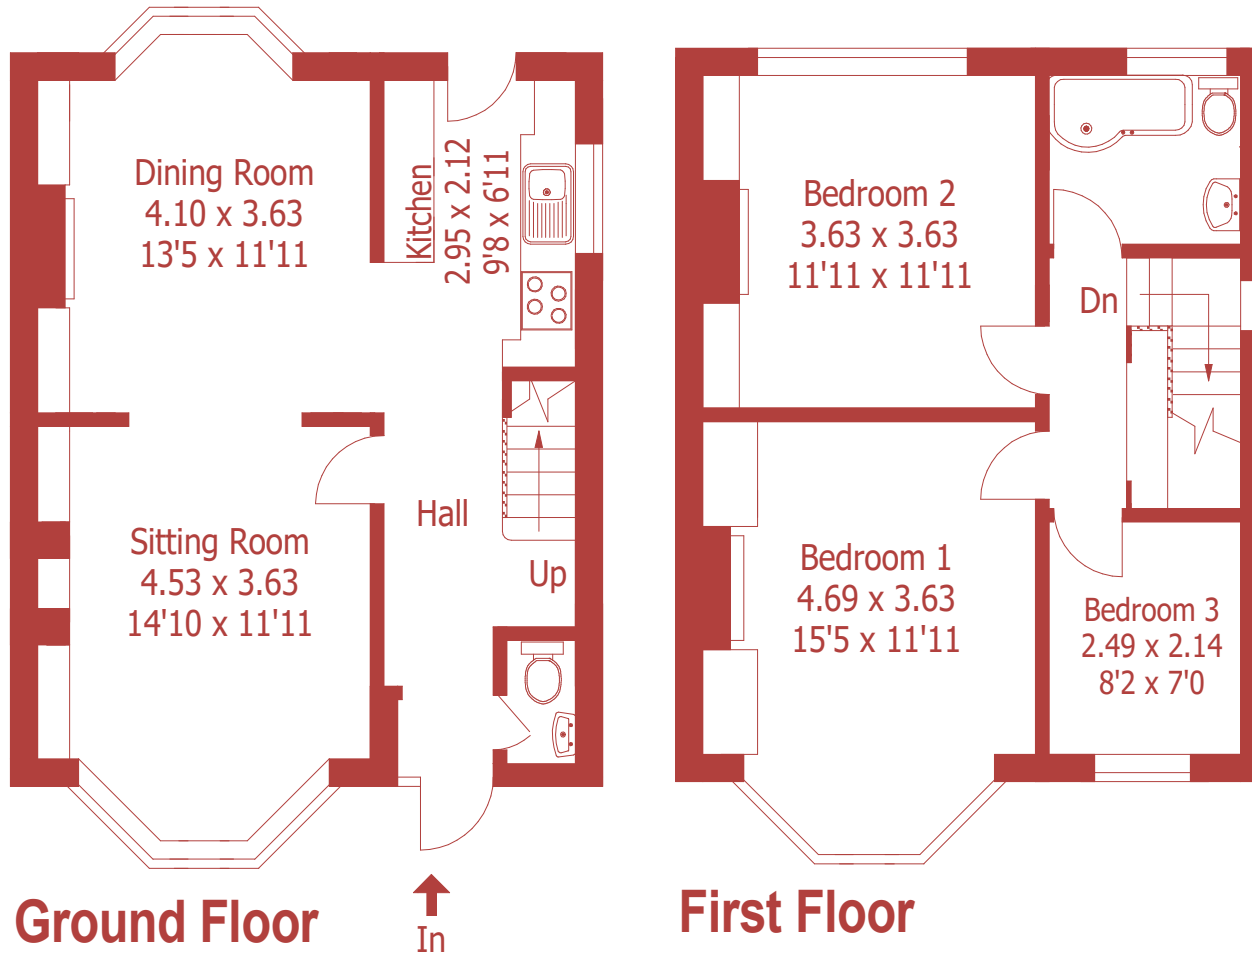

4 Fox Lane, Stapehill

Approximate Gross Internal Area :- 93 sq mt / 999 sq ft

For identification purposes only, not to scale, do not scale