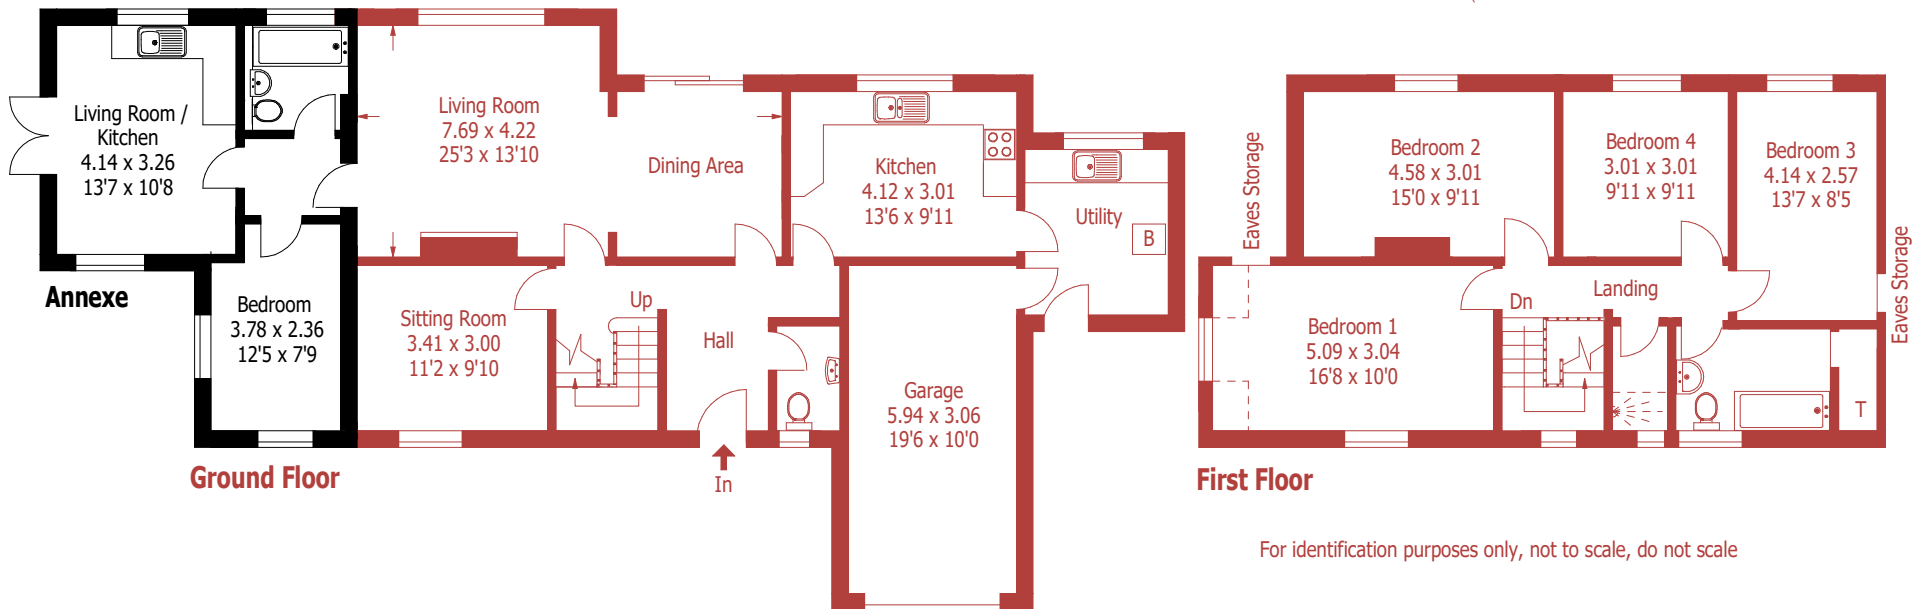

Approximate Gross Internal Area :- 195 sq m / 2115 sq ft

For identification purposes only, not to scale, do not scale