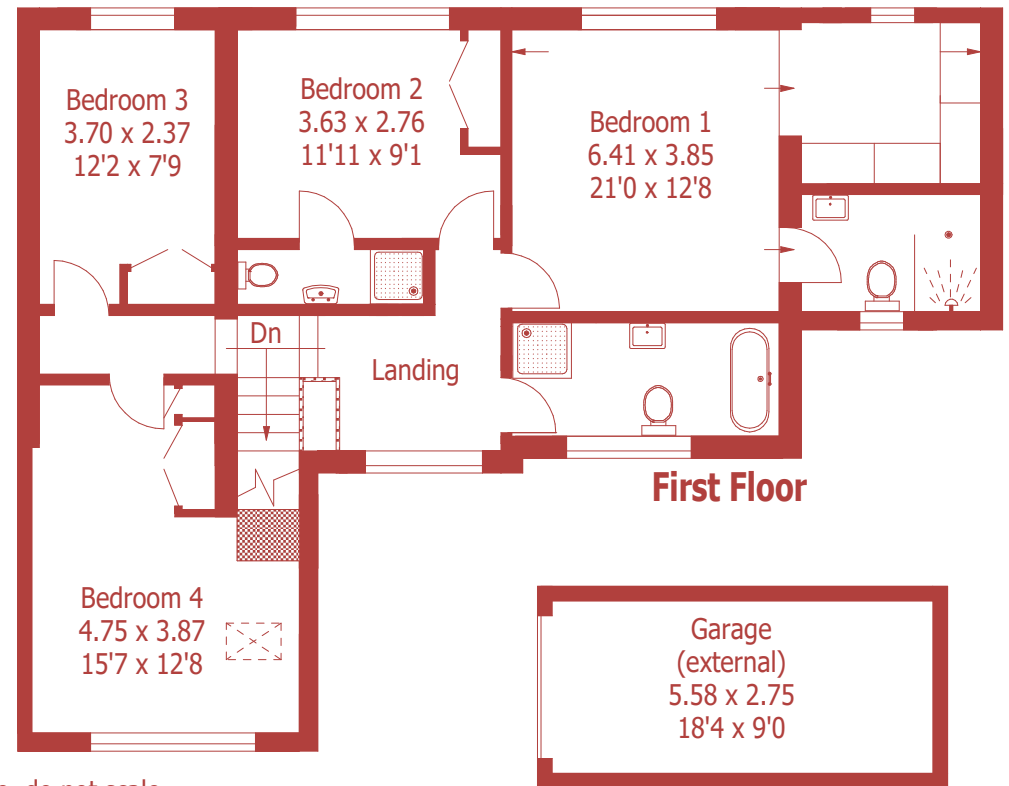

Approximate Gross Internal Area :- 199 sq m / 2145 sq ft
Garage Approximate Gross External Area :- 15 sq m / 165 sq ft

For identification purposes only, not to scale, do not scale