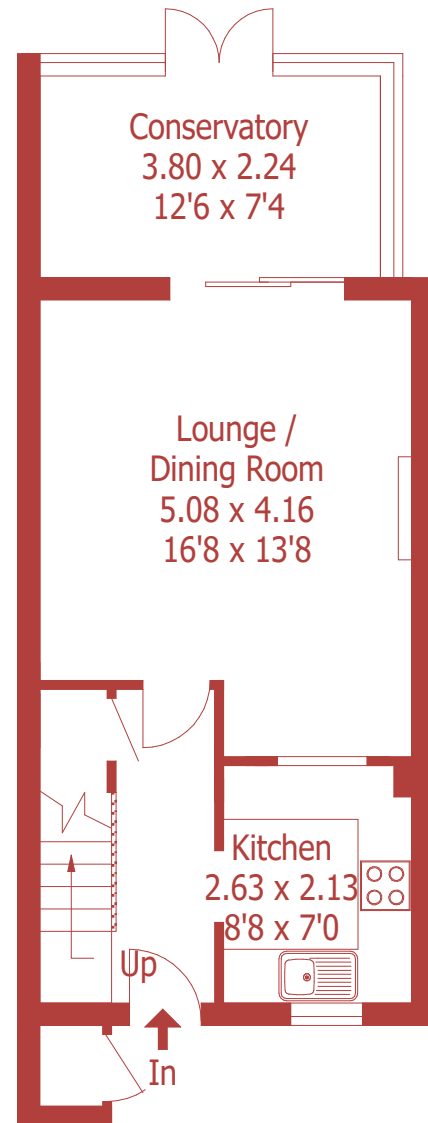

Approximate Gross Internal Area :- 75 sq mt / 804 sq ft

Ground Floor

First Floor

For identification purposes only, not to scale, do not scale