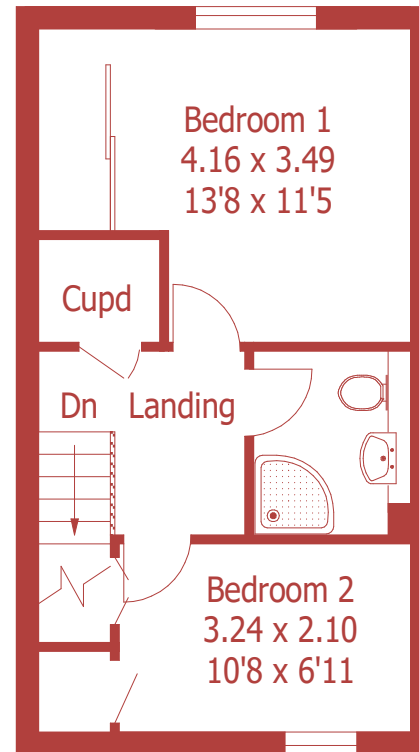

Approximate Gross Internal Area :- 75 sq mt / 804 sq ft

Ground Floor

First Floor

For identification purposes only, not to scale, do not scale