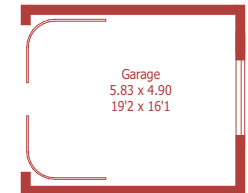

Approximate Gross Internal Area :- 281 sq m / 3024 sq ft
 Approximate Gross Internal Area :- 114 sq m / 1232 sq ft
 Garage Approximate Gross Internal Area :- 29 sq m / 307 sq ft

For identification purposes only, not to scale, do not scale