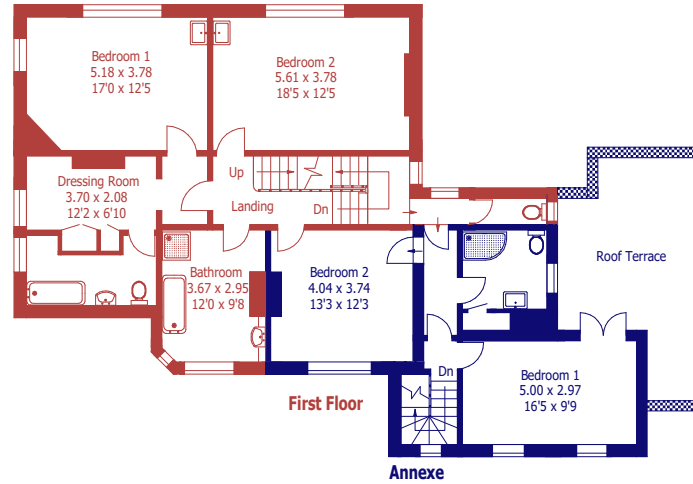

Approximate Gross Internal Area :- 281 sq m / 3024 sq ft
 Approximate Gross Internal Area :- 114 sq m / 1232 sq ft
 Garage Approximate Gross Internal Area :- 29 sq m / 307 sq ft

For identification purposes only, not to scale, do not scale