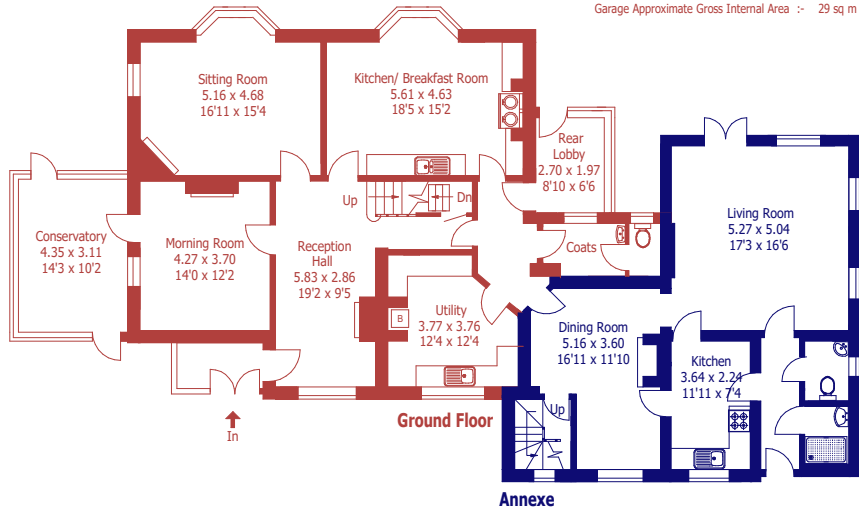

Approximate Gross Internal Area :- 281 sq m / 3024 sq ft
 Approximate Gross Internal Area :- 114 sq m / 1232 sq ft
 Garage Approximate Gross Internal Area :- 29 sq m / 307 sq ft

For identification purposes only, not to scale, do not scale