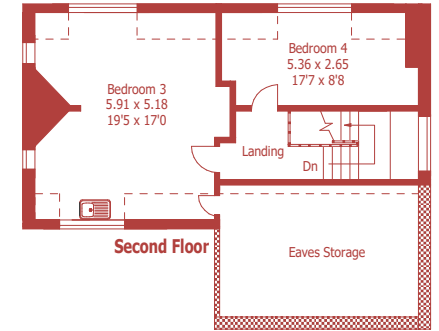

Approximate Gross Internal Area :- 281 sq m / 3024 sq ft
 Approximate Gross Internal Area :- 114 sq m / 1232 sq ft
 Garage Approximate Gross Internal Area :- 29 sq m / 307 sq ft

For identification purposes only, not to scale, do not scale