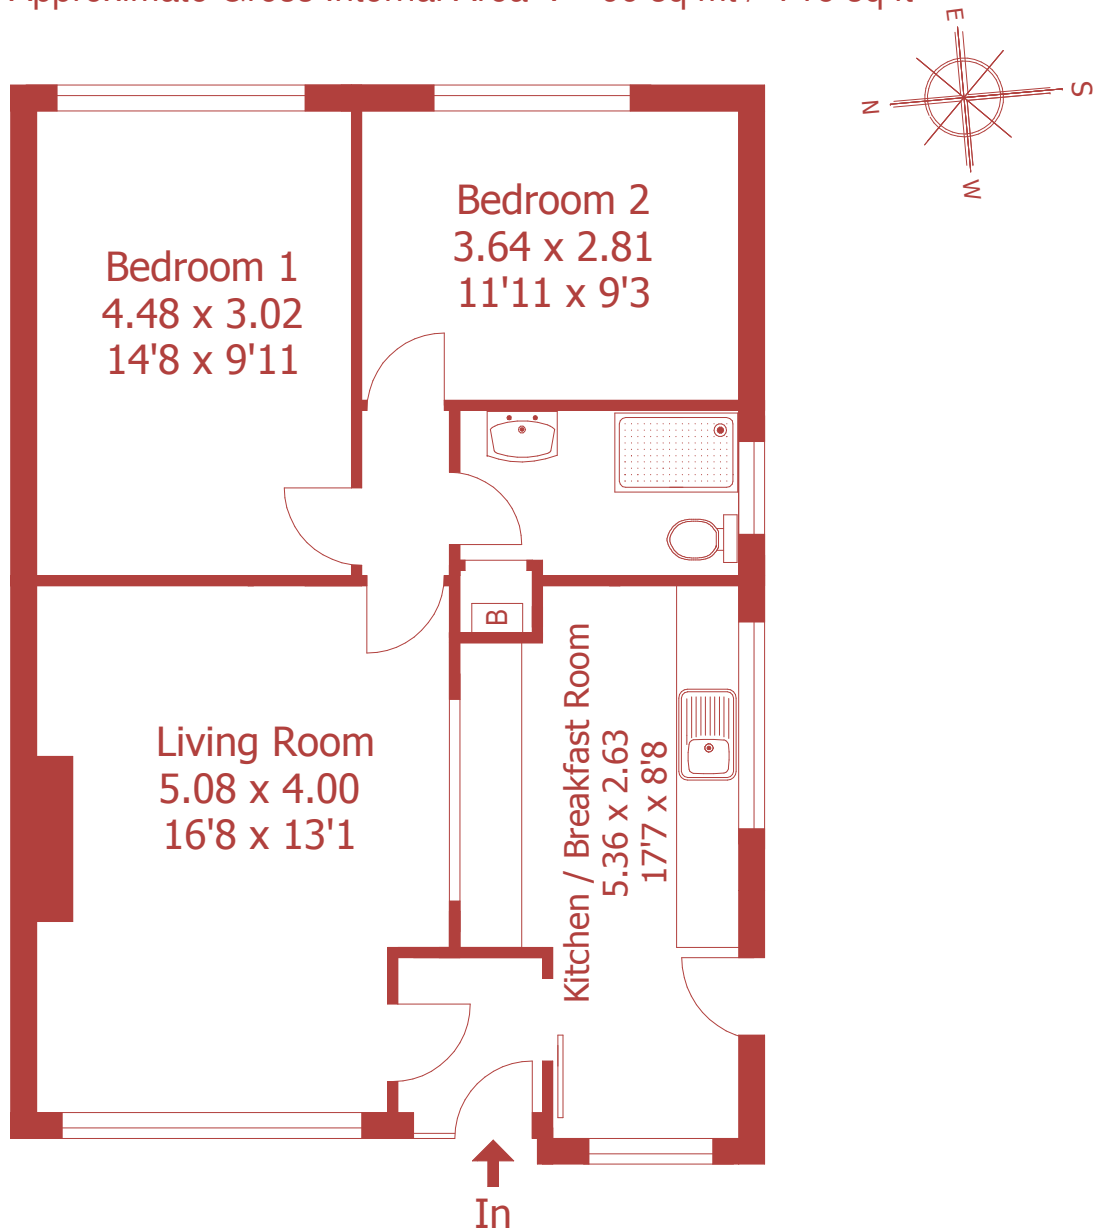

84 Sopwith Crescent, Merley

Approximate Gross Internal Area :- 66 sq mt / 715 sq ft

For identification purposes only, not to scale, do not scale