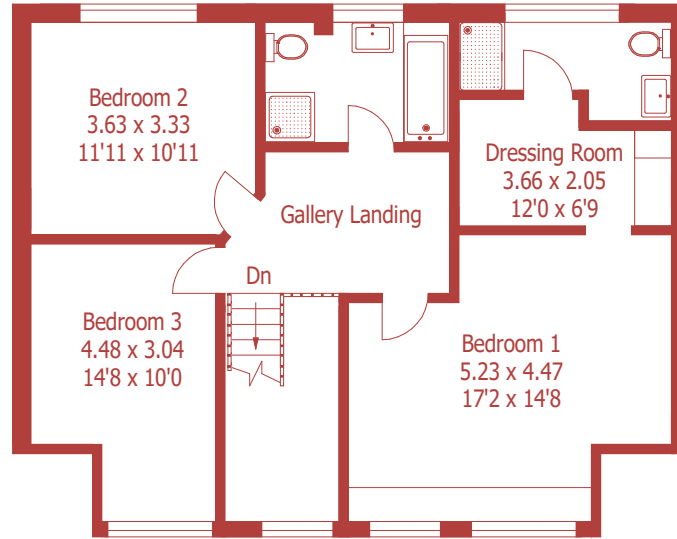

**Ground Floor**

Approximate Gross Internal Area :- 204 sq mt / 2199 sq ft  
 Garage Approximate Gross Internal Area :- 32 sq mt / 347 sq ft

**First Floor**

For identification purposes only, not to scale, do not scale