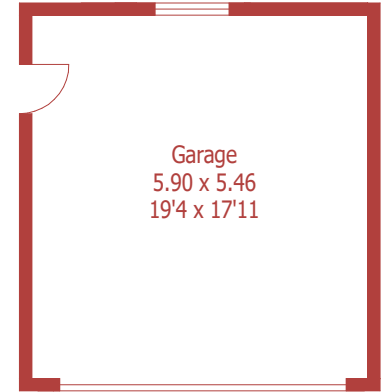

**Ground Floor**

Approximate Gross Internal Area :- 204 sq mt / 2199 sq ft  
 Garage Approximate Gross Internal Area :- 32 sq mt / 347 sq ft

**First Floor**

For identification purposes only, not to scale, do not scale