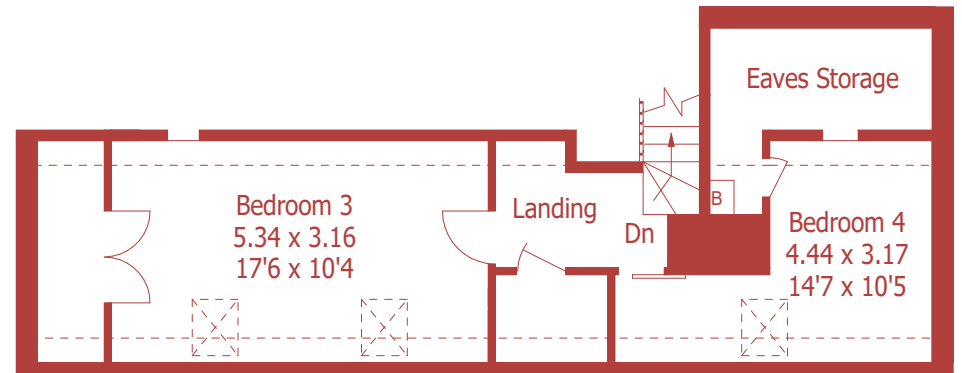

**Ground Floor**

Approximate Gross Internal Area :- 126 sq mt / 1356 sq ft  
Excluding Eaves Storage and Garage

**First Floor**

For identification purposes only, not to scale, do not scale