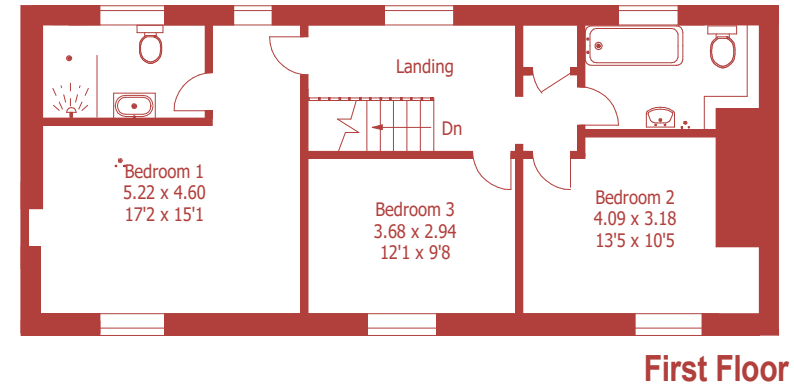

Approximate Gross Internal Area :- 136 sq mt / 1462 sq ft
 Garage / Workshop Approximate Gross Internal Area :- 48 sq mt / 517 sq ft

For identification purposes only, not to scale, do not scale
 Created using existing drawings and diemnsions