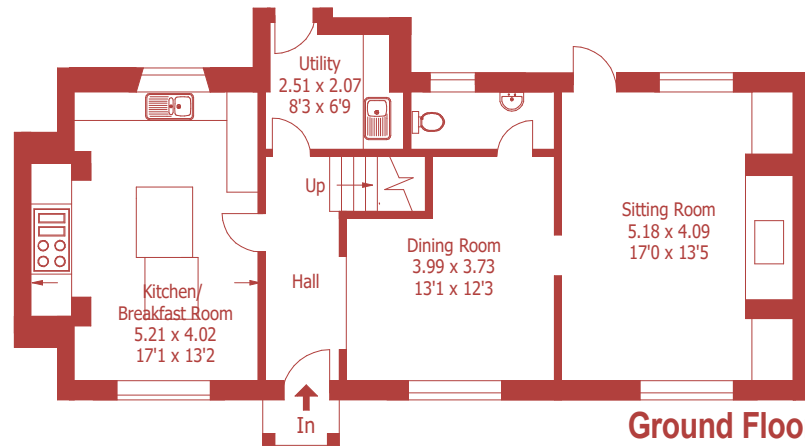

Approximate Gross Internal Area :- 136 sq mt / 1462 sq ft
 Garage / Workshop Approximate Gross Internal Area :- 48 sq mt / 517 sq ft

For identification purposes only, not to scale, do not scale
 Created using existing drawings and diemnsions