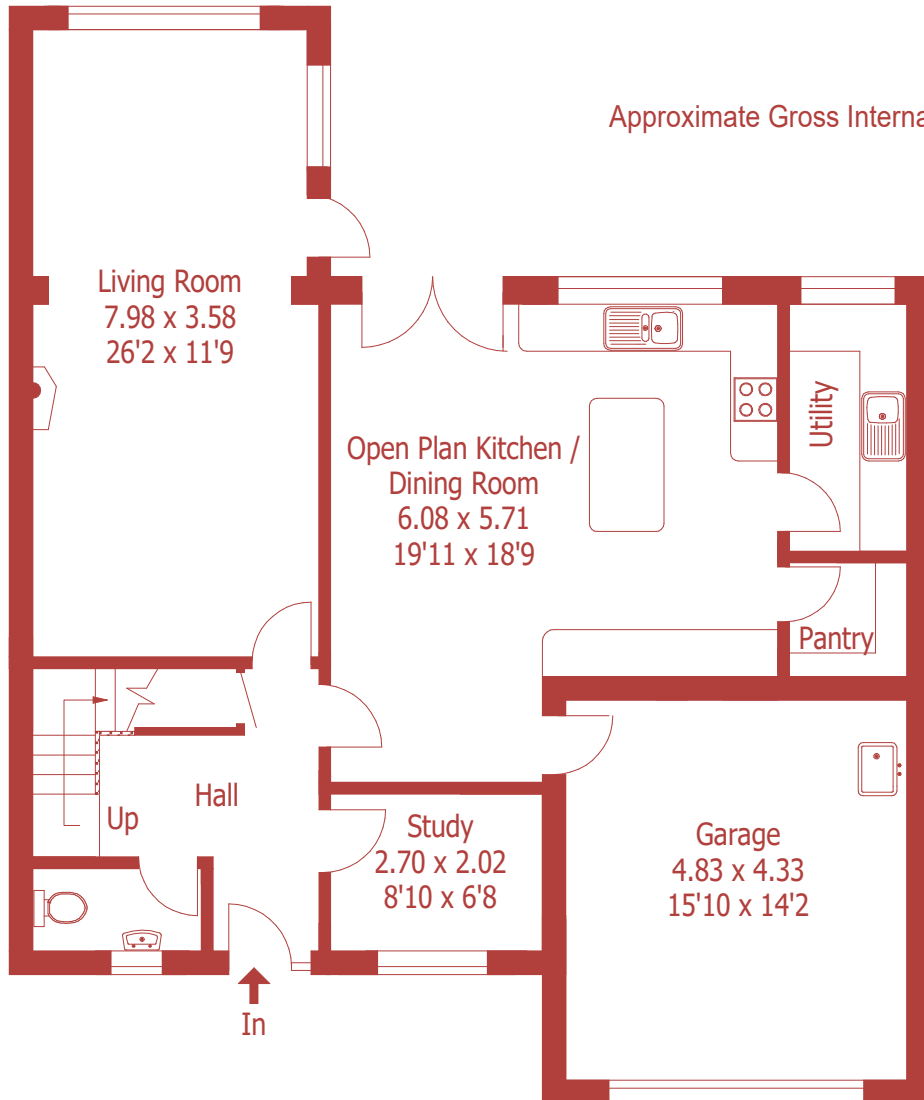

Approximate Gross Internal Area :- 202 sq mt / 2170 sq ft

Ground Floor

First Floor

For identification purposes only, not to scale, do not scale