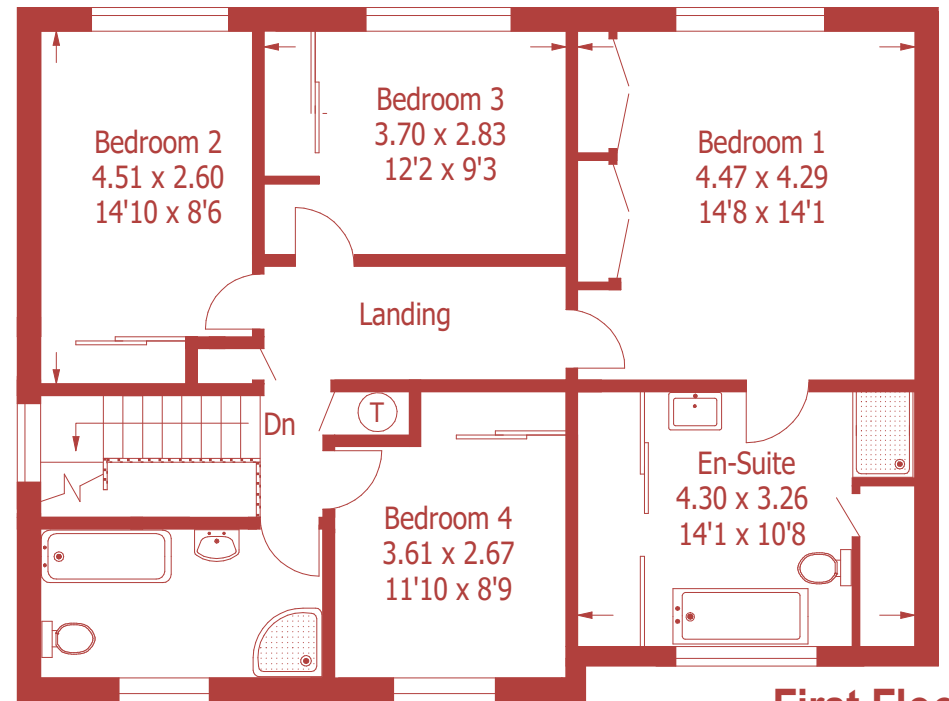

Approximate Gross Internal Area :- 202 sq mt / 2170 sq ft

Ground Floor

First Floor

For identification purposes only, not to scale, do not scale