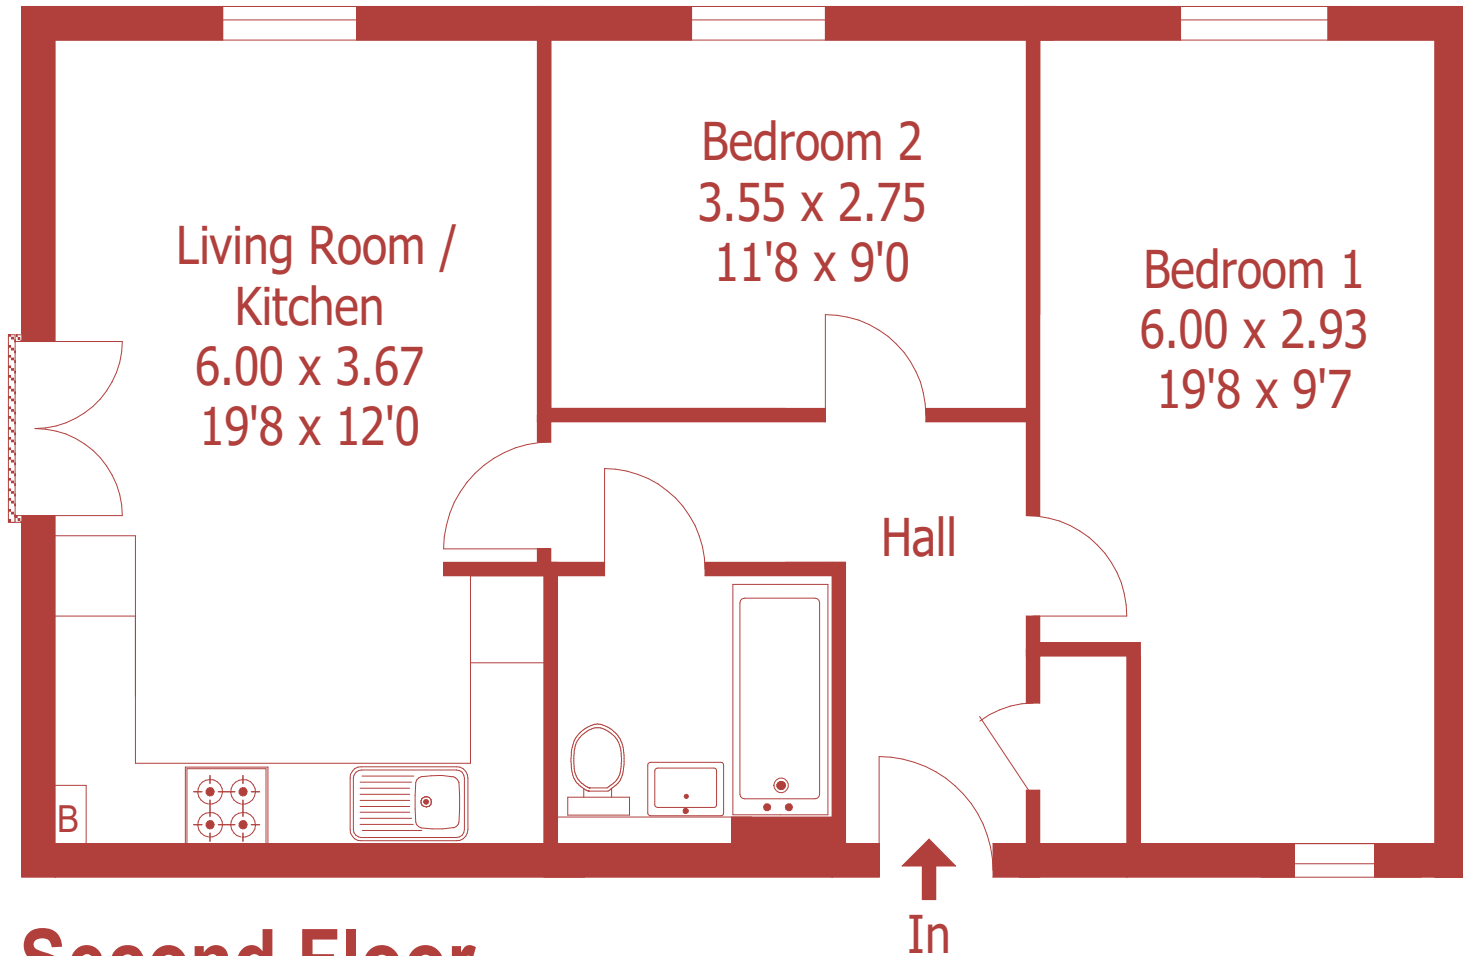

Approximate Gross Internal Area :- 62 sq mt / 669 sq ft

Second Floor

For identification purposes only, not to scale, do not scale