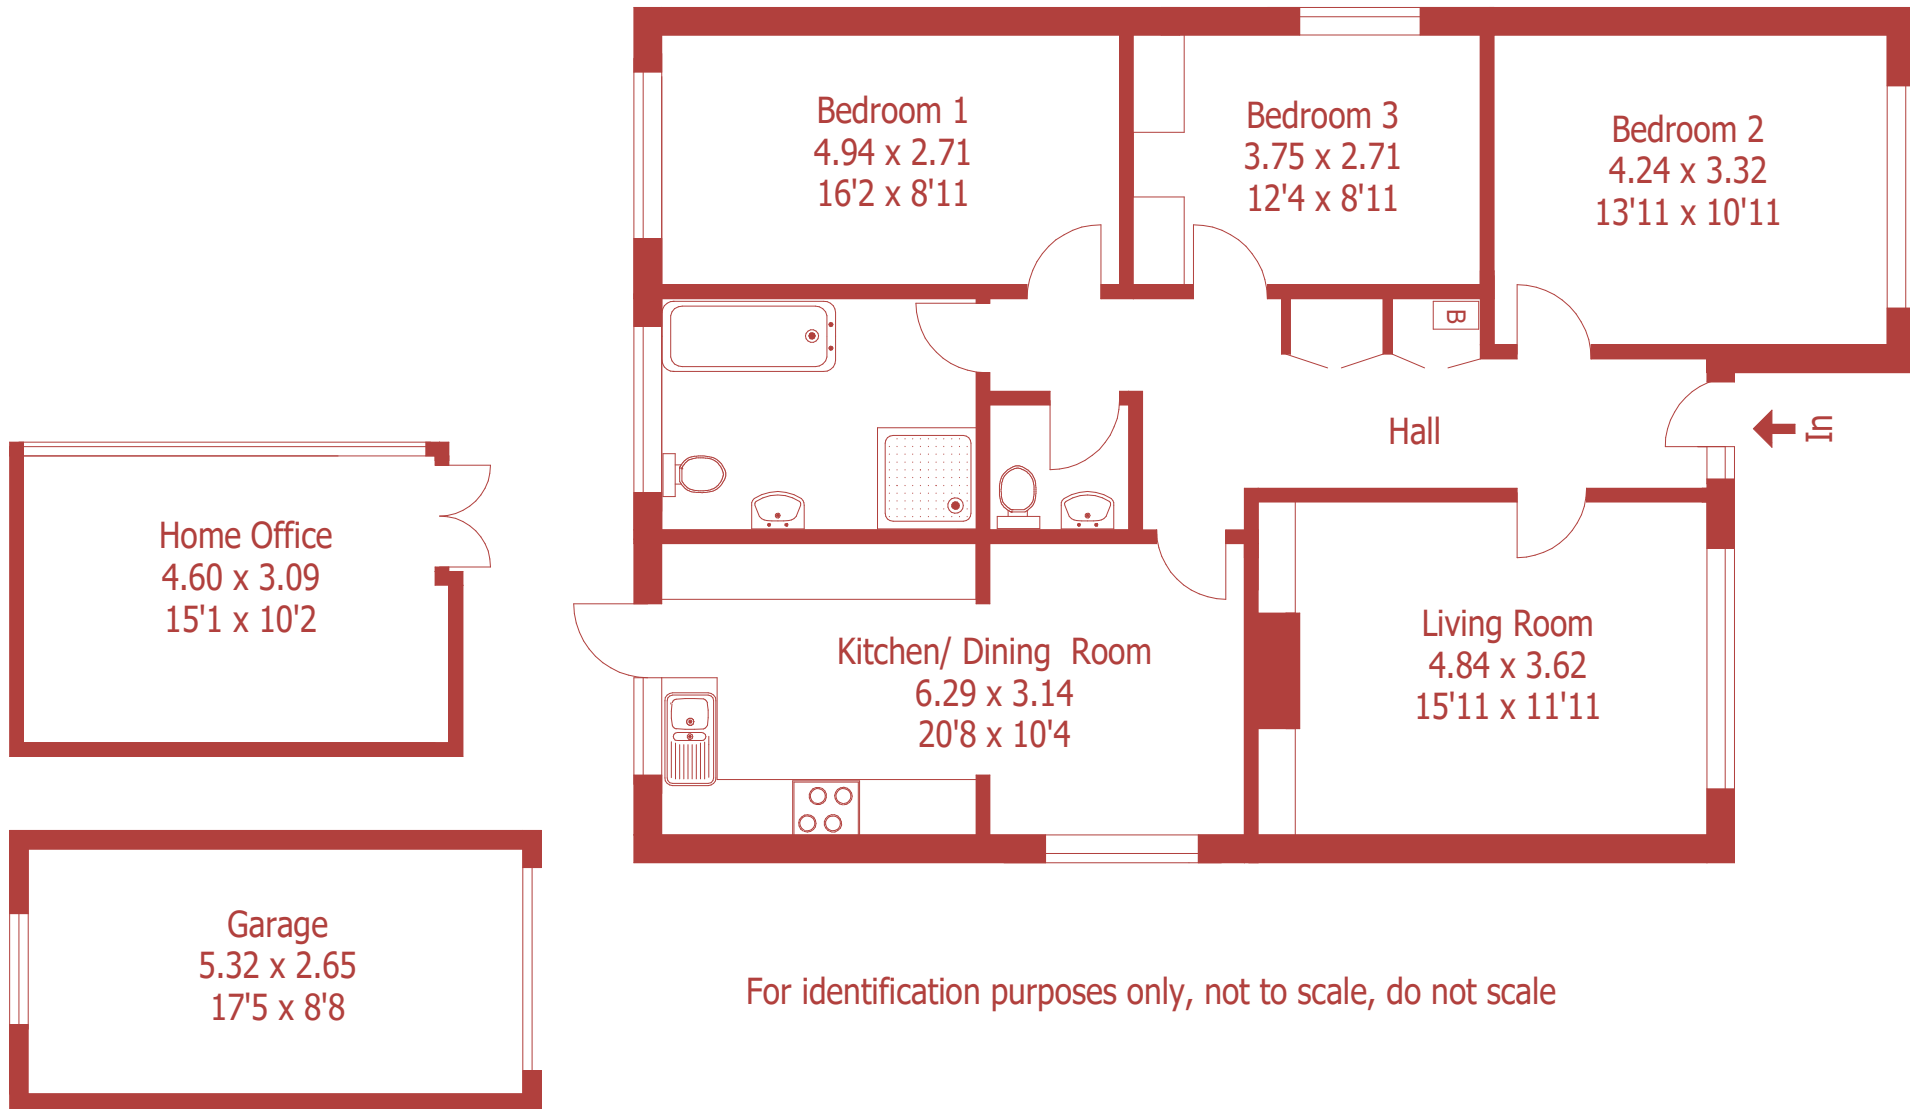

Approximate Gross Internal Area :- 104 sq m / 1122 sq ft
Garage Approximate Gross Internal Area :- 14 sq m / 152 sq ft
Home Office Approximate Gross Internal Area :- 14 sq m / 151 sq ft

For identification purposes only, not to scale, do not scale