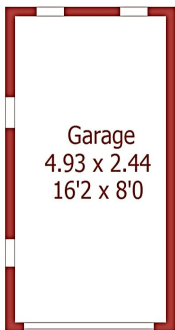

## 2 Burnt Ash Cottages, Furzehill

Approximate Gross Internal Area :- 121 sq m / 1304 sq ft  
Garage Approximate Gross Internal Area :- 12 sq m / 130 sq ft

**Second Floor**

**First Floor**

**Ground Floor**

For identification purposes only, not to scale, do not scale