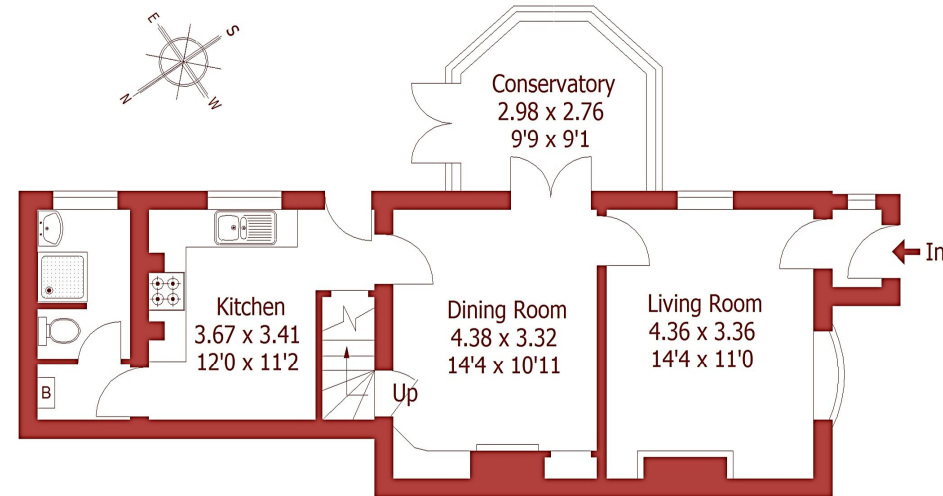

## 2 Burnt Ash Cottages, Furzehill

Approximate Gross Internal Area :- 121 sq m / 1304 sq ft  
Garage Approximate Gross Internal Area :- 12 sq m / 130 sq ft

**Second Floor**

**First Floor**

**Ground Floor**

For identification purposes only, not to scale, do not scale