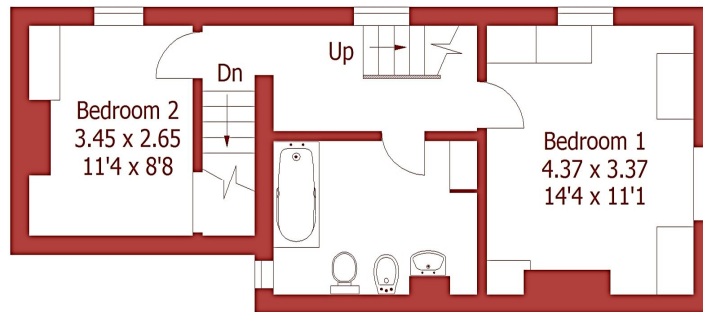

## 2 Burnt Ash Cottages, Furzehill

Approximate Gross Internal Area :- 121 sq m / 1304 sq ft  
Garage Approximate Gross Internal Area :- 12 sq m / 130 sq ft

**Second Floor**

**First Floor**

**Ground Floor**

For identification purposes only, not to scale, do not scale