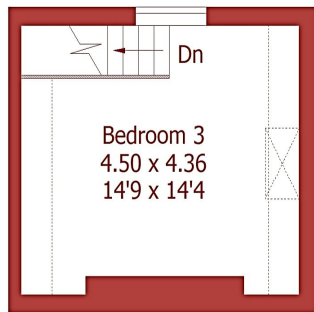

## 2 Burnt Ash Cottages, Furzehill

Approximate Gross Internal Area :- 121 sq m / 1304 sq ft  
Garage Approximate Gross Internal Area :- 12 sq m / 130 sq ft

**Second Floor**

**First Floor**

**Ground Floor**

For identification purposes only, not to scale, do not scale