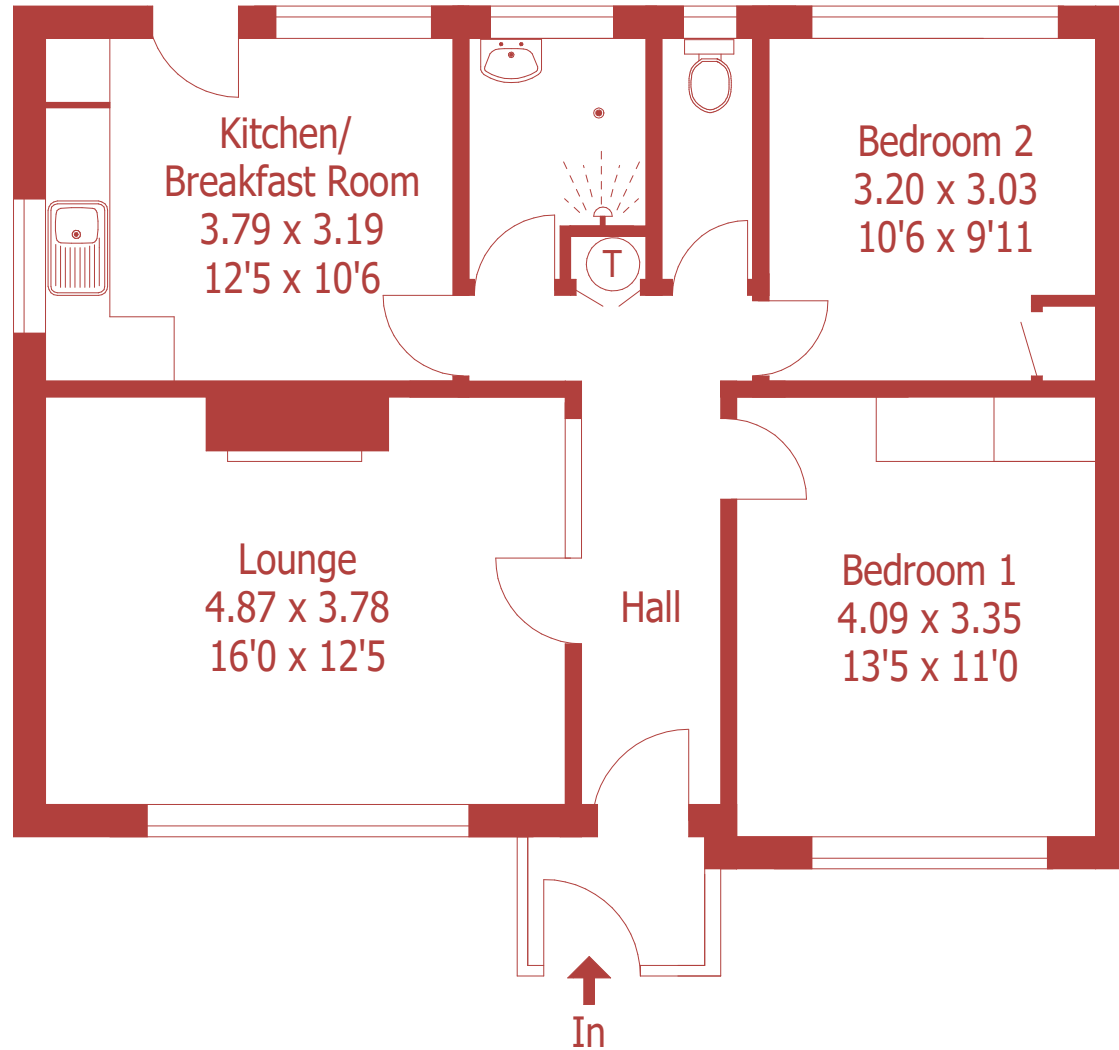

Approximate Gross Internal Area :- 74 sq mt / 793 sq ft

For identification purposes only, not to scale, do not scale