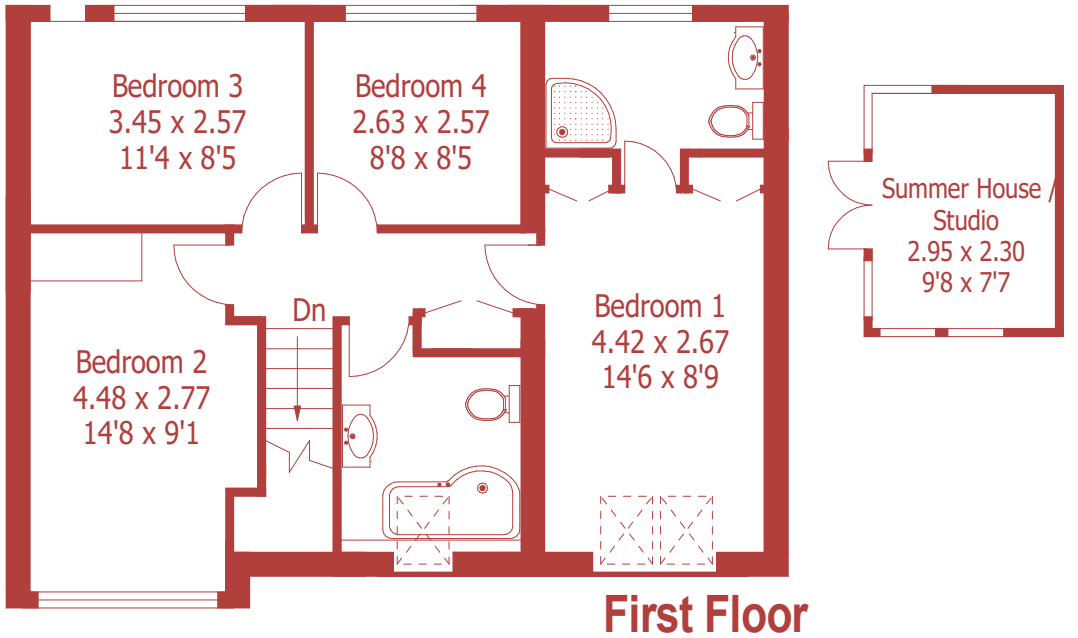

Approximate Gross Internal Area :- 144 sq mt / 1554 sq ft
Summer House Approximate Gross Internal Area :- 7 sq mt / 73 sq ft

For identification purposes only, not to scale, do not scale