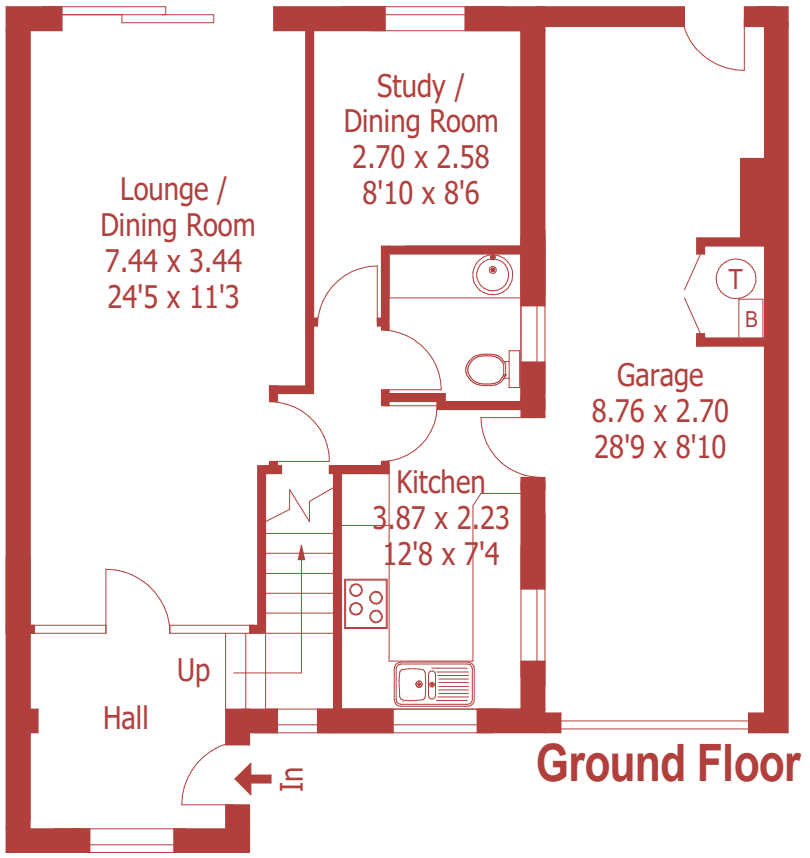

Approximate Gross Internal Area :- 144 sq mt / 1554 sq ft
Summer House Approximate Gross Internal Area :- 7 sq mt / 73 sq ft

For identification purposes only, not to scale, do not scale