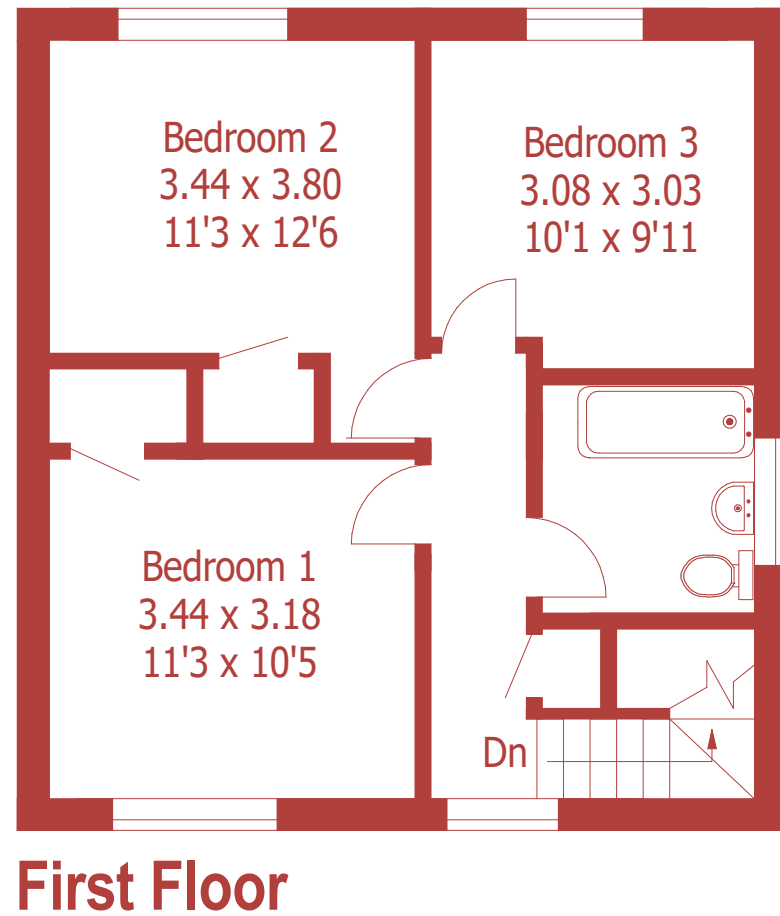

Approximate Gross Internal Area :- 103 sq mt / 1104 sq ft

For identification purposes only, not to scale, do not scale