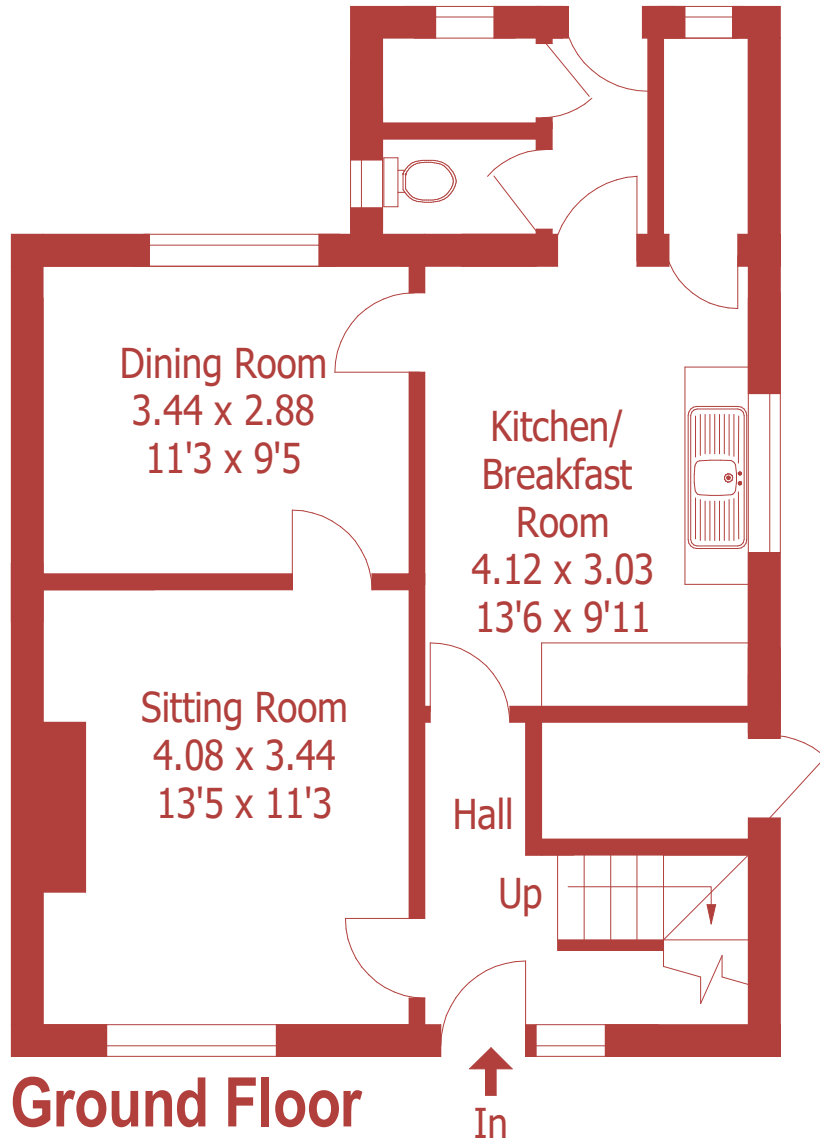

Approximate Gross Internal Area :- 103 sq mt / 1104 sq ft

For identification purposes only, not to scale, do not scale