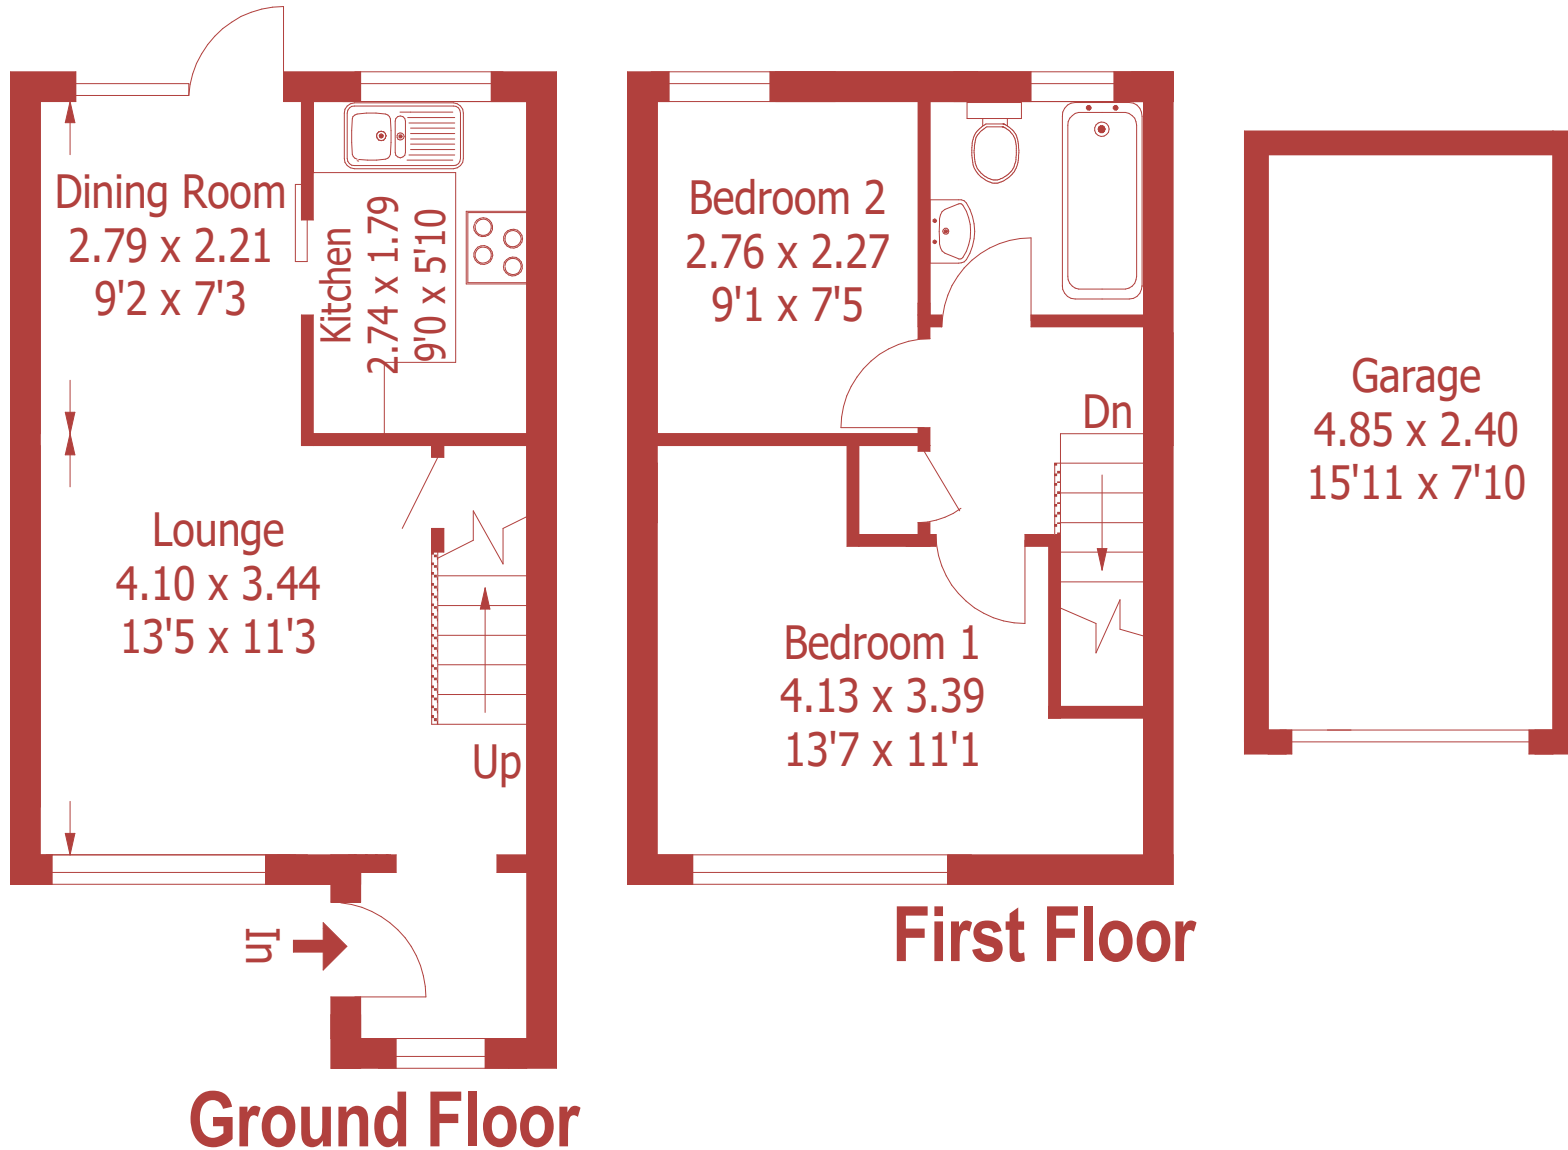

Approximate Gross Internal Area :- 54 sq mt / 584 sq ft

Garage Approximate Gross Internal Area :- 11.6 sq mt / 125 sq ft

For identification purposes only, not to scale, do not scale
Created using existing drawings and dimensions