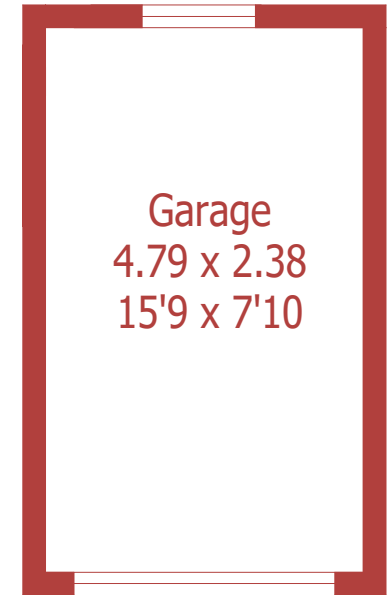

Approximate Gross Internal Area :- 74 sq mt / 795 sq ft
Garage Approximate Gross Internal Area :- 11 sq mt / 123 sq ft

For identification purposes only, not to scale, do not scale