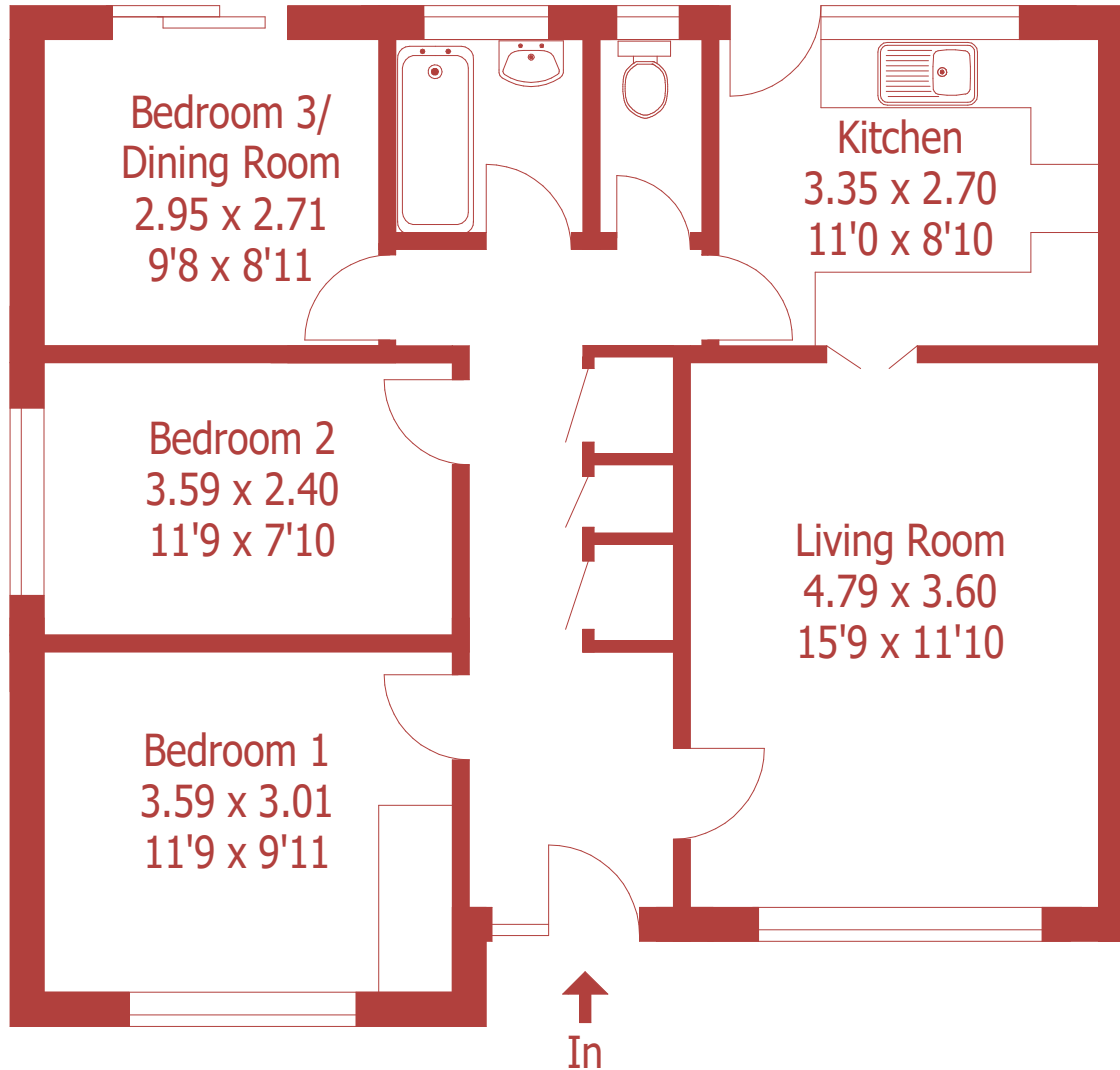

Approximate Gross Internal Area :- 74 sq mt / 795 sq ft
Garage Approximate Gross Internal Area :- 11 sq mt / 123 sq ft

For identification purposes only, not to scale, do not scale