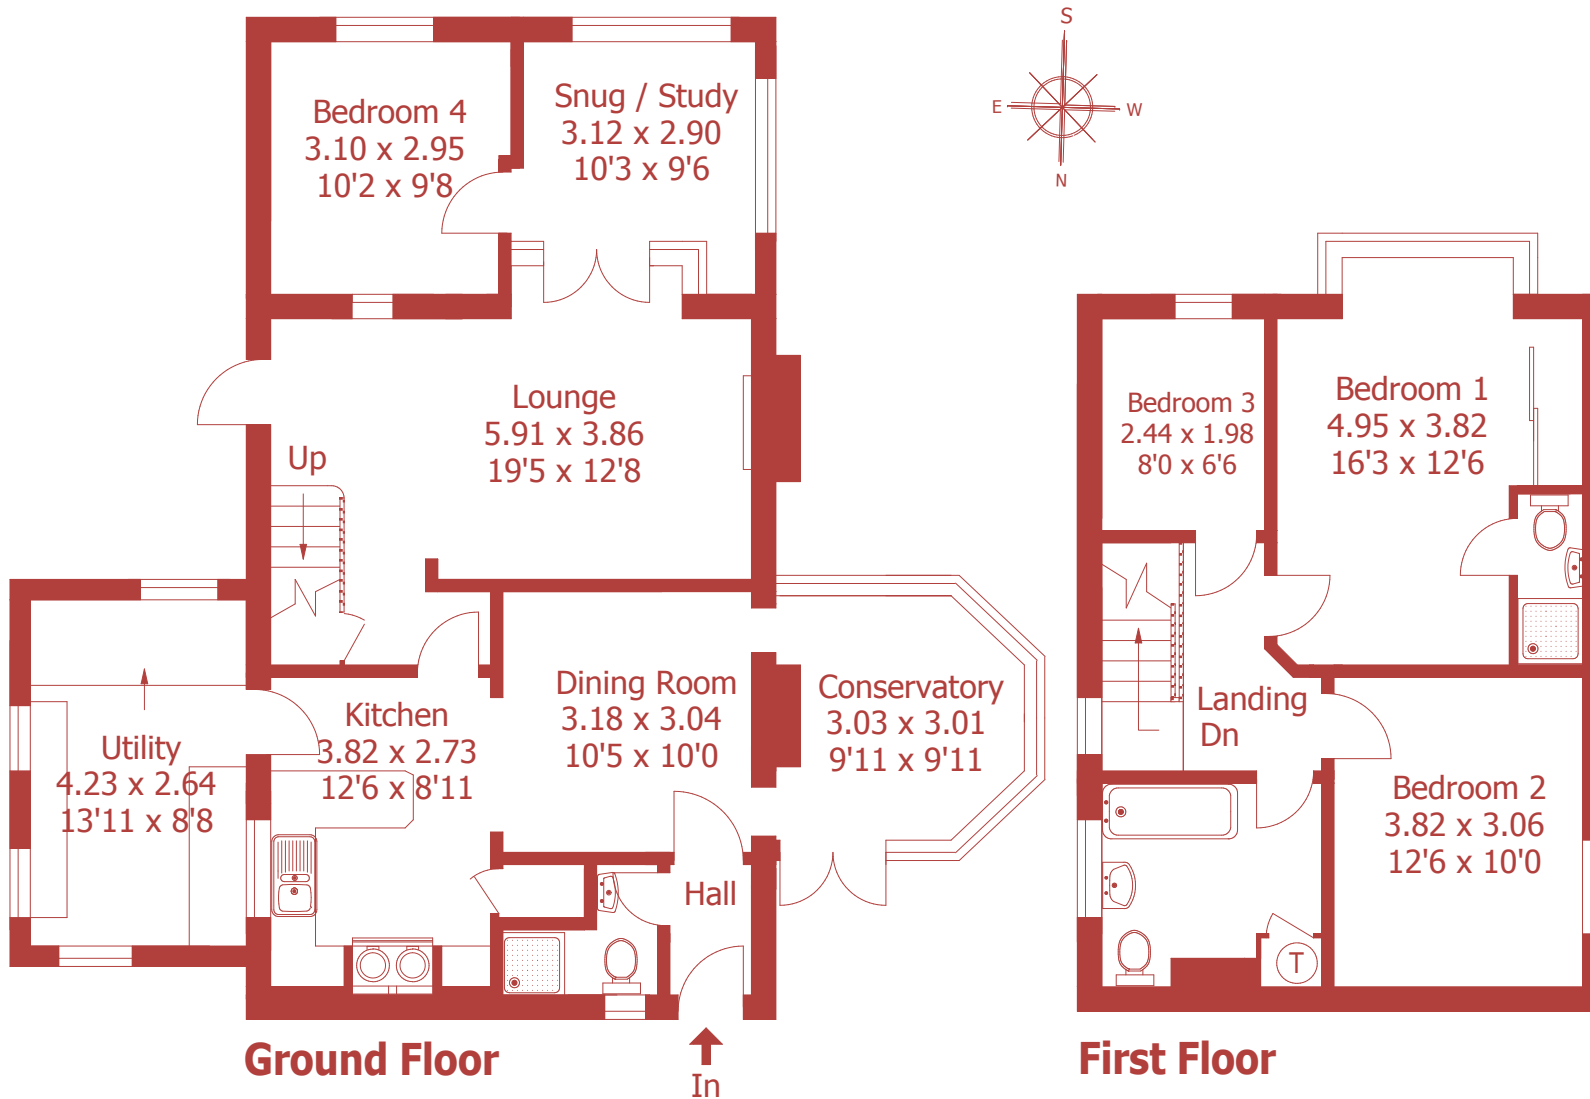

# Folly Lodge, Batchelors Lane, Holtwood

Approximate Gross Internal Area :- 140 sq m / 1504 sq ft

For identification purposes only, not to scale, do not scale