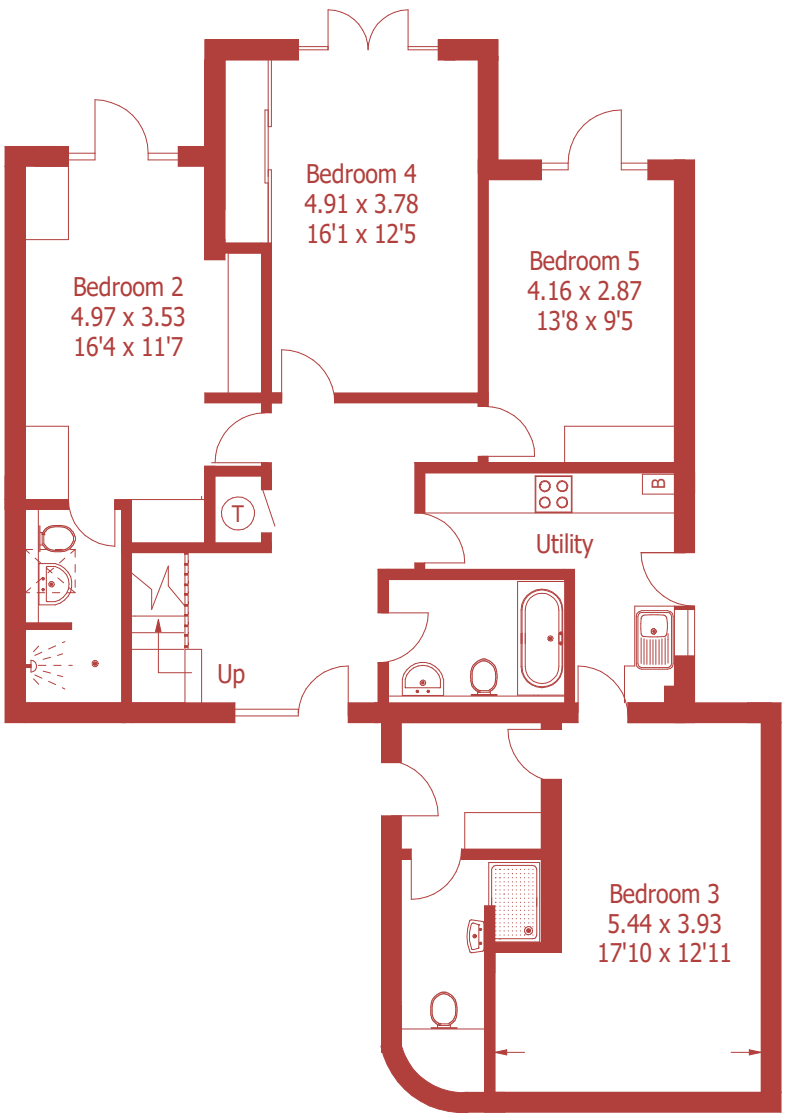

Approximate Gross Internal Area :- 246 sq mt / 2650 sq ft

For identification purposes only, not to scale, do not scale