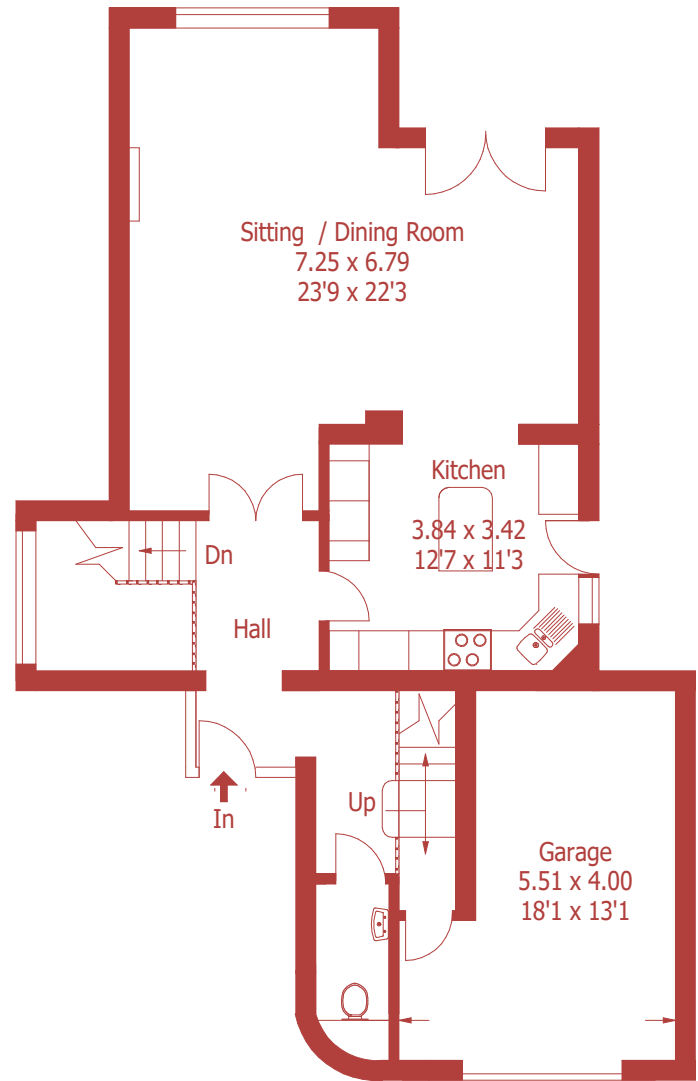

Approximate Gross Internal Area :- 246 sq mt / 2650 sq ft

For identification purposes only, not to scale, do not scale